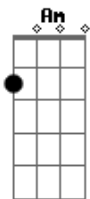

© ukulele-chords.com

© ukulele-chords.com