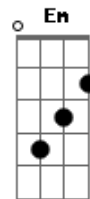

© ukulele-chords.com