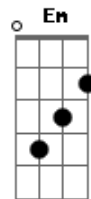

© ukulele-chords.com