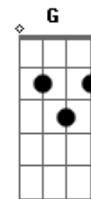

© ukulele-chords.com