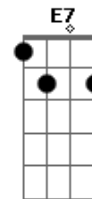

© ukulele-chords.com