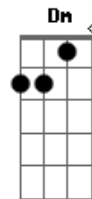

© ukulele-chords.com