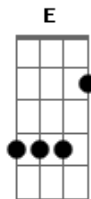

© ukulele-chords.com