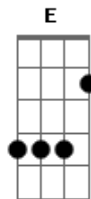

© ukulele-chords.com