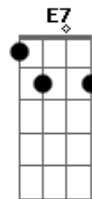

© ukulele-chords.com