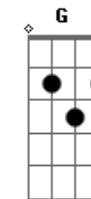

© ukulele-chords.com