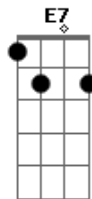

© ukulele-chords.com