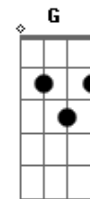

© ukulele-chords.com