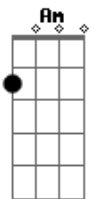

© ukulele-chords.com