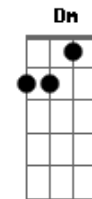

© ukulele-chords.com