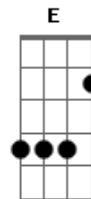

© ukulele-chords.com