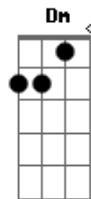

© ukulele-chords.com