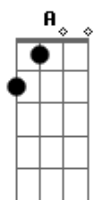

KT Tunstall - Golden Age

Tom: A

Intro: - E Gbm A E

E Gbm
Put your hands on the wheel
A E Gbm A
Let the golden age begin
E Gbm
Let the window down
A E Gbm A
Feel the moonlight on your skin
E Gbm
Let the desert wind
A E Gbm A
Cool your aching head
E Gbm
let the weight of the world
A E Gbm A
Drift away instead

D A Gbm A E Gbm
Oh These days I barely get by
A E Gbm A
I don't even try

E Gbm
It's a treacherous road
A E Gbm A
With a desolated view
E Gbm
There's distant lights
A E Gbm A
But here they're far and few
E Gbm
And the sun don't shine
A E Gbm A
Even when it's day
E Gbm
You gotta drive all night
A E Gbm A
Just to feel like you're OK

D A Gbm A E Gbm
Oh These days I barely get by
A E Gbm
I don't even try
A E Gbm A
I don't even try

(E Gbm A E)

Acordes

© ukulele-chords.com