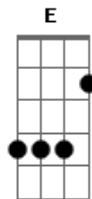

© ukulele-chords.com