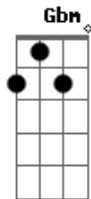

© ukulele-chords.com