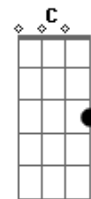

© ukulele-chords.com