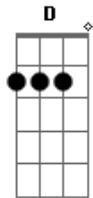

KT Tunstall - Crows

Tom: D

Run to the end
D G
Run to the end of the pier
See how the crows are all
D
Darker than night
D G
Blacker than skies in the summer
D
If this is my time
D G
Pistons will grind to a halt
I lie upon the ground
D
It wouldn't be long
D G Em
Till circles would form in the sky

A Em
And if the crows come down tonight
A Em
Pick off your clothes in the pale light

A
Have you said all you needed to say?

D
Under my feet
D G
Under my feet, I can hear her
Prophesizing
D

Overthrowing us all
D G
Showing us all that we're needless

D G
So come closer, closer than that
D G
Yeah, come closer, closer than that
G
Yeah, come on, blackbirds
D G Em
Come closer, closer than that

A Em
And if the crows come down tonight
A Em
Pick off your clothes in the pale light
A Em
And if the crows come at their might
A Em
With their hearts set on our pretty eyes

A
Have I said all that I needed to say?
(D G)

G D
All I need to say
G
Come on, blackbirds
(D)

Acordes