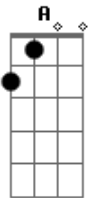

© ukulele-chords.com