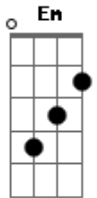

© ukulele-chords.com