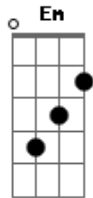

KT Tunstall - Crows

Tom: D

Run to the end
 D G
 Run to the end of the pier
 See how the crows are all
 D
 Darker than night
 D G
 Blacker than skies in the summer
 D
 If this is my time
 D G
 Pistons will grind to a halt
 I lie upon the ground
 D
 It wouldn't be long
 D G Em
 Till circles would form in the sky

A Em
 And if the crows come down tonight
 A Em
 Pick off your clothes in the pale light

A
 Have you said all you needed to say?

D
 Under my feet
 D G
 Under my feet, I can hear her
 Prophesizing
 D

Overthrowing us all
 D G
 Showing us all that we're needless

D G
 So come closer, closer than that
 D G
 Yeah, come closer, closer than that
 G
 Yeah, come on, blackbirds
 D G Em
 Come closer, closer than that

A Em
 And if the crows come down tonight
 A Em
 Pick off your clothes in the pale light
 A Em
 And if the crows come at their might
 A Em
 With their hearts set on our pretty eyes

A
 Have I said all that I needed to say?
 (D G)

G D
 All I need to say
 G
 Come on, blackbirds
 (D)

Acordes

© ukulele-chords.com

© ukulele-chords.com

© ukulele-chords.com

© ukulele-chords.com