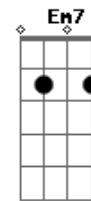

© ukulele-chords.com