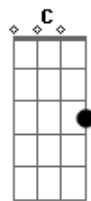

KT Tunstall - Boo Hoo

Tom: G
Intro: G Am D7 G C

Verso 1:
G Am
If I was lookin' for you
D7
Would you be easy to find?
G C G
Or would I be lookin' all night?
G Am
And if I got lost
D7
Would you go lookin' for me?
G C G
Or would you be alright on your own?
G Am D7 G Em7

G

Esses riffs podem ser tocados durante os versos:

G I Am II D7 III G Cadd9

Acordes

© ukulele-chords.com

© ukulele-chords.com

© ukulele-chords.com

© ukulele-chords.com