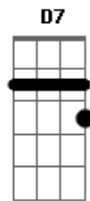

© ukulele-chords.com