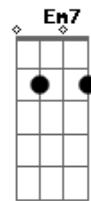

KT Tunstall - Boo Hoo

Tom: G
Intro: G Am D7 G C

Verso 1:
G Am
If I was lookin' for you
D7
Would you be easy to find?
G C G
Or would I be lookin' all night?
G Am
And if I got lost
D7
Would you go lookin' for me?
G C G
Or would you be alright on your own?
G Am D7 G Em7

G

Esses riffs podem ser tocados durante os versos:

G I Am II D7 III G Cadd9

Acordes

© ukulele-chords.com

© ukulele-chords.com

© ukulele-chords.com

© ukulele-chords.com