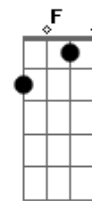

© ukulele-chords.com