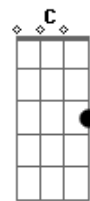

© ukulele-chords.com