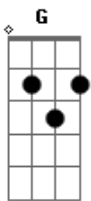

KT Tunstall - Boo Hoo

Tom: G
Intro: G Am D7 G C

Verso 1:
G Am
If I was lookin' for you
D7
Would you be easy to find?
G C G
Or would I be lookin' all night?
G Am
And if I got lost
D7
Would you go lookin' for me?
G C G
Or would you be alright on your own?
G Am D7 G Em7

Refrão:
C G F C
Oh, in the light of day it feels right
C G F C
Comfortable to the bone from head to toe
C G F C
But come the evening when the shadows fall
Am D7
Well, I call your name but it's not the same
As having you here
G Am D7 G C x2

Verso 2:
G Am
If I was a second too late,
D7
Or a moment too soon,
G C G
Or out too long
G Am
Tell me baby, would you wait a bit longer?
D7
I wonder if you could
G C G
Or would you be long gone? Would you be alone?
G Am D7 G Em7

Refrão:
C G F C

Oh, in the light of day it feels right
C G F C
Comfortable to the bone from head to toe
C G F C
Come the evening when shadows fall
Am D7
Well, I call your name but it's not the same
As having you here

Verso 3:
G Am
As having you here
D7
As knowing you're near
G
As feeling you there
C G
As knowing you care
G Am
As whispering in your ear
D7
As my hands in your hair
G C
As knowing you're there

Refrão:
C G F C
Oh, in the light of day it feels right
C G F C
Comfortable to the bone from head to toe
C G F C
But come the evening when the shadows fall
Am D7
Well, I call your name but it's not the same
As having you here
G Am D7 G C x2

G

Esses riffs podem ser tocados durante os versos:

G I Am II D7 III G Cadd9

Acordes

© ukulele-chords.com