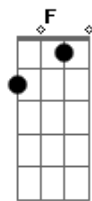

© ukulele-chords.com