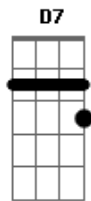

KT Tunstall - Boo Hoo

Tom: G
Intro: G Am D7 G C

Verso 1:
G Am
If I was lookin' for you
D7
Would you be easy to find?
G C G
Or would I be lookin' all night?
G Am
And if I got lost
D7
Would you go lookin' for me?
G C G
Or would you be alright on your own?
G Am D7 G Em7

G

Esses riffs podem ser tocados durante os versos:

G I Am II D7 III G Cadd9

Acordes

© ukulele-chords.com

© ukulele-chords.com

© ukulele-chords.com

© ukulele-chords.com