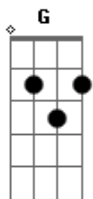

KT Tunstall - Black Horse And Cherry Tree

Tom: G

n/c= no chord

Em, B7, Em Em, B7, Em

n/c
sent it away to the middle of nowhere,
with a big black horse and a cherry tree

Em, B7, Em

n/c
fell in fear upon my back, i said dont look back,
just keep on walking

Em, B7, Em

n/c
but the little ole horse he looked this way and said,
hey lady will you marry me?

Em, B7, Em

chorus

Em D Em
i said no, no, no, no, no, no

Em D c Em

i said no, no, you're not the one for me

Em D Em
i said no, no, no, no, no, no

Em D c
i said no, no, you're not the one for me

Em, B7, Em

verse 2 same pattern as verse 1
well my heart had a problem in the early hours,

so i stopped it dead for a beat or two
but i cut some cord and i shouldnt of done that,
and it wont forgive me after all these years
i sent it away to the middle of nowhere,
with a big black horse and a cherry tree
it wont come back cos its oh so happy,
and now ive got a hole for the world to see

Em, B7, Em

chorus is the same

n/c
no, no, no, no
no, no, no
no, no, you're not the one for me
no, no, no, no
no, no, no
no, no, you're not the one for me

Em D Em
big black horse and the cherry tree
Em D c Em
i cant quite get there cos my hearts forsaken me yeah yeah

Em D Em
big black horse and the cherry tree
Em D c
i cant quite get there cos my hearts forsaken me

É isso pessoal ! Vlw ! Nay te adoro ! :)

Acordes

© ukulele-chords.com