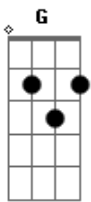

KT Tunstall - Black Horse And Cherry Tree

Tom: G

n/c= no chord

Em, B7, Em Em, B7, Em

n/c
sent it away to the middle of nowhere,
with a big black horse and a cherry tree

Em, B7, Em

n/c
fell in fear upon my back, i said dont look back,
just keep on walking

Em, B7, Em

n/c
but the little ole horse he looked this way and said,
hey lady will you marry me?

Em, B7, Em

chorus

Em D Em
i said no, no, no, no, no, no

Em D c Em

i said no, no, you're not the one for me

Em D Em
i said no, no, no, no, no, no

Em D c

i said no, no, you're not the one for me

Em, B7, Em

verse 2 same pattern as verse 1

well my heart had a problem in the early hours,

so i stopped it dead for a beat or two
but i cut some cord and i shouldnt of done that,
and it wont forgive me after all these years
i sent it away to the middle of nowhere,
with a big black horse and a cherry tree
it wont come back cos its oh so happy,
and now ive got a hole for the world to see

Em, B7, Em

chorus is the same

n/c

no, no, no, no

no, no, no

no, no, you're not the one for me

no, no, no, no

no, no, no

no, no, you're not the one for me

Em D Em
big black horse and the cherry tree

Em D c Em
i cant quite get there cos my hearts forsaken me yeah yeah
yeah

Em D Em
big black horse and the cherry tree

Em D c
i cant quite get there cos my hearts forsaken me

É isso pessoal ! Vlw ! Nay te adoro ! :)

Acordes

© ukulele-chords.com