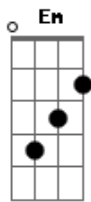

© ukulele-chords.com