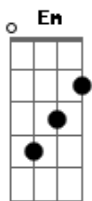

© ukulele-chords.com