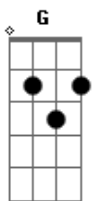

© ukulele-chords.com