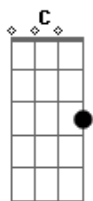

© ukulele-chords.com

© ukulele-chords.com