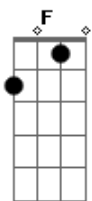

© ukulele-chords.com