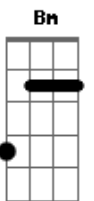

© ukulele-chords.com