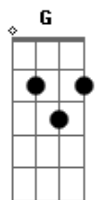

© ukulele-chords.com