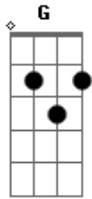

© ukulele-chords.com