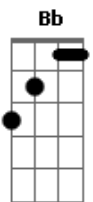

© ukulele-chords.com