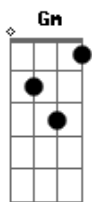

© ukulele-chords.com