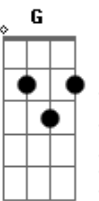

© ukulele-chords.com