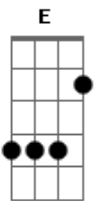

Verse (With Drums)

Riff **B**
Munky Head

-To get this note to sound like Munky does use a Flanger set to vibrato (I just turn all the way clock-wise.)

These Riffs are only done when David plays the verse with the band

Play these notes with the Flanger the same way you used it in Riff B.

Riff **H**
Munky & Head

Riff **I**
Munky & Head

| Last Chorus |

Riff **J**
Munky & Head

Riff **K**
Munky or Head

| Song Order with Lyrics |
Intro: Riff **A** X6

Tuning:Whole Step Down (DGCFAD)
Intro: Guitar 1 (Head)

Guitar 2 (Munky)

Pre|-Chorus riff

Interlude riff

Chorus riff

Interlude riff
(3 x) (1 x)

Tuning: 2.5 steps down

Fig1 (verse riff)

Guitar 1 Guitar 2

Fig2 (pre|-Chorus riff)

Fig3 (interlude riff)

Fig4 (Chorus riff)

Fig5 (interlude riff)

order of play:

Fig1
Fig2
Fig4
Fig1
Fig2
Fig4
Fig3
Fig5
Fig4
Fig4

© ukulele-chords.com