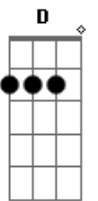

© ukulele-chords.com