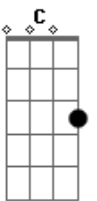

© ukulele-chords.com