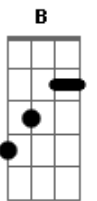

© ukulele-chords.com