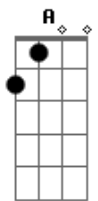

Play these notes with the Flanger the same way you used it in Riff B.

Riff **H**
Munky & Head

Riff **I**
Munky & Head

| Last Chorus |

Riff **J**
Munky & Head

Riff **K**
Munky or Head

| Song Order with Lyrics |
Intro: Riff **A** X6

Tuning:Whole Step Down (DGCFAD)
Intro: Guitar 1 (Head)

Guitar 2 (Munky)

Pre|-Chorus riff

Interlude riff

Chorus riff

Interlude riff
(3 x) (1 x)

Tuning: 2.5 steps down

Fig1 (verse riff)

Guitar 1 Guitar 2

Fig2 (pre|-Chorus riff)

Fig3 (interlude riff)

Fig4 (Chorus riff)

Fig5 (interlude riff)

order of play:

Fig1
Fig2
Fig4
Fig1
Fig2
Fig4
Fig3
Fig5
Fig4
Fig4

© ukulele-chords.com