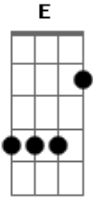

You play this during the first verse BEFORE the drums come in.

Also, when Munky hits the High **A** 18th fret note, Head starts his little part of this riff. Then, when Head hits the High **D** 24th fret note, Munky starts his part of this riff.

Verse (With Drums)

Riff **B**

Munky Head

```
D | |-----18-----| |-----24---| |
A | |-----17-----19---| |-----22-----| |
F | |-----| |-----21-----| |
C | |-----| |-----| |
G | |-----| |-----| |
D | |-----| |-----| |
A | |-----| |-----| |
```

Fig5

Fig4

Fig4

Tuning:Whole Step Down (DGCFAD)

Intro:

Interlude riff

Fig4 (Chorus riff)

Tuning: 2.5 steps down

Fig5 (interlude riff)

Fig1 (verse riff)

order of play:

Fig2 (pre|-Chorus riff)

Fig1
Fig2
Fig4
Fig1
Fig2
Fig4
Fig3
Fig5
Fig4
Fig4

Fig3 (interlude riff)

Acordes

© ukulele-chords.com