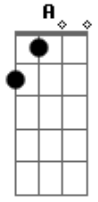

Verse (With Drums)

Riff **B**

Munky Head

```
D | |-----18-----| |-----24---| |
A | |-----17-----19---| |-----22-----| |
F | |-----| |-----21-----| |
C | |-----| |-----| |
G | |-----| |-----| |
D | |-----| |-----| |
A | |-----| |-----| |
```

Fig5

Fig4

Fig4

Tuning:Whole Step Down (DGCFAD)

Intro:

Interlude riff

Fig4 (Chorus riff)

Tuning: 2.5 steps down

Fig5 (interlude riff)

Fig1 (verse riff)

order of play:

Fig2 (pre|-Chorus riff)

Fig1
Fig2
Fig4
Fig1
Fig2
Fig4
Fig3
Fig5
Fig4
Fig4

Fig3 (interlude riff)

Acordes

© ukulele-chords.com