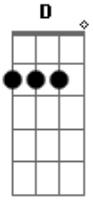

© ukulele-chords.com