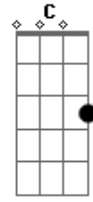

© ukulele-chords.com