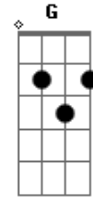

© ukulele-chords.com