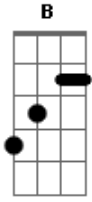

© ukulele-chords.com