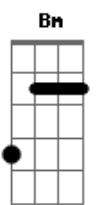

© ukulele-chords.com