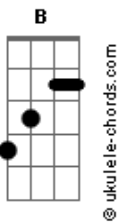

Kodaline - Love Will Set You Free

tom:
 B (forma dos acordes no tom de G)
 Capotraste na 4ª casa

Intro: G D Em D
 C G C D

G Bm Em D
 I'm sure you're probably busy getting on with your new life

C G
 So far away from

C D
 You should know you're not the only one 'cause I feel it with you now

C B
 When the world is on your shoulders and you're falling to your knees

Em
 Oh please

D C
 Oh please

Cm G
 You know love will set you free

(G Bm Em D)
 (C G C D)

G Bm Em D
 I took a long and lonely walk up to an empty house

C G
 That's where I've come from

C D
 Where have you come from

G Bm Em D
 The more I live, the more I know, I've got to live without

C G
 This ain't no sad song

C D
 Life has to go on

C G

Acordes

If you're ever feeling lonely
 D Em D
 If you're ever feeling down
 C G D
 Em D
 You should know you're not the only one 'cause I feel it with you now
 C G B
 Em
 When the world is on your shoulders and you're falling to your knees
 D C
 Oh please
 Cm G
 You know love will set you free