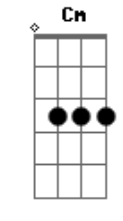

Kodaline - Love Will Set You Free

tom:
B (forma dos acordes no tom de G)
Capotraste na 4ª casa
Intro: G D Em D
C G C D

G Bm Em D
I'm sure you're probably busy getting on with your new life
C G
So far away from
C D
So far away from
G Bm Em D
When everything we used to say was wrong is now alright
C G
Where has the time gone
C D
Where has the time gone

C G
If you're ever feeling lonely
D Em D
If you're ever feeling down
C D
Em D
You should know you're not the only one 'cause I feel it with
you now
C G B
Em
When the world is on your shoulders and you're falling to your
knees
D C
Oh please
Cm G
You know love will set you free

(G Bm Em D)
(C G C D)

G Bm Em D
I took a long and lonely walk up to an empty house
C G
That's where I've come from
C D
Where have you come from
G Bm Em D
The more I live, the more I know, I've got to live without
C G
This ain't no sad song
C D
Life has to go on

Acordes

If you're ever feeling lonely
D Em D
If you're ever feeling down
C G D
Em D
You should know you're not the only one 'cause I feel it with
you now
C G B
Em
When the world is on your shoulders and you're falling to your
knees
D C
Oh please
Cm G
You know love will set you free
C G
Ooooh
Am7 G C G
You know love will set you free
Am7 G C G
You know love will set you free
Em7 G C G
You know love will set you free
Am7 G C G
You know love will set you free
Am7 G C G
Love will set you free
Am7 G C G
Love will set you free
Em7 G Am D
Love will set you free

C G
If you're ever feeling lonely
D Em D
If you're ever feeling down
C G D
Em D
You should know you're not the only one 'cause I feel it with
you now
C G B
Em
When the world is on your shoulders and you're falling to your
knees
D C
Oh please
Cm G
You know love will set you free

[Final] G Bm Em D
C G C D G