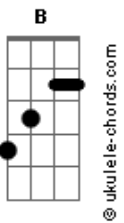

Kodaline - Love Will Set You Free

tom:
B (forma dos acordes no tom de G)
Capotraste na 4ª casa
Intro: G D Em D
C G C D

G Bm Em D
I'm sure you're probably busy getting on with your new life
C G
So far away from
C D
So far away from
G Bm Em D
When everything we used to say was wrong is now alright
C G
Where has the time gone
C D
Where has the time gone

C G
If you're ever feeling lonely
D Em D
If you're ever feeling down
C D
Em D
You should know you're not the only one 'cause I feel it with
you now
C G B
Em
When the world is on your shoulders and you're falling to your
knees
D C
Oh please
Cm G
You know love will set you free

(G Bm Em D)
(C G C D)

G Bm Em D
I took a long and lonely walk up to an empty house
C G
That's where I've come from
C D
Where have you come from
G Bm Em D
The more I live, the more I know, I've got to live without
C G
This ain't no sad song
C D
Life has to go on

Acordes

If you're ever feeling lonely
D Em D
If you're ever feeling down
C G D
Em D
You should know you're not the only one 'cause I feel it with
you now
C G B
Em
When the world is on your shoulders and you're falling to your
knees
D C
Oh please
Cm G
You know love will set you free

C G
Ooooh
Am7 G C G
You know love will set you free
Am7 G C G
You know love will set you free
Em7 G C G
You know love will set you free
Am7 G C G
You know love will set you free
Am7 G C G
Love will set you free
Am7 G C G
Love will set you free
Em7 G Am D
Love will set you free

C G
If you're ever feeling lonely
D Em D
If you're ever feeling down
C G D
Em D
You should know you're not the only one 'cause I feel it with
you now
C G B
Em
When the world is on your shoulders and you're falling to your
knees
D C
Oh please
Cm G
You know love will set you free

[Final] G Bm Em D
C G C D G