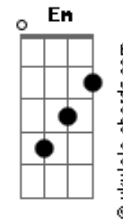

Kodaline - Love Will Set You Free

tom:
B (forma dos acordes no tom de G)
Capotraste na 4ª casa
Intro: G D Em D
C G C D

G Bm Em D
I'm sure you're probably busy getting on with your new life
C G
So far away from
C D
So far away from
G Bm Em D
When everything we used to say was wrong is now alright
C G
Where has the time gone
C D
Where has the time gone

C G
If you're ever feeling lonely
D Em D
If you're ever feeling down
C D
Em D
You should know you're not the only one 'cause I feel it with
you now
C G B
Em
When the world is on your shoulders and you're falling to your
knees
D C
Oh please
Cm G
You know love will set you free

(G Bm Em D)
(C G C D)

G Bm Em D
I took a long and lonely walk up to an empty house
C G
That's where I've come from
C D
Where have you come from
G Bm Em D
The more I live, the more I know, I've got to live without
C G
This ain't no sad song
C D
Life has to go on

Acordes

If you're ever feeling lonely
D Em D
If you're ever feeling down
C G D
Em D
You should know you're not the only one 'cause I feel it with
you now
C G B
Em
When the world is on your shoulders and you're falling to your
knees
D C
Oh please
Cm G
You know love will set you free
C G
Ooooh
Am7 G C G
You know love will set you free
Am7 G C G
You know love will set you free
Em7 G C G
You know love will set you free
Am7 G C G
You know love will set you free
Am7 G C G
Love will set you free
Am7 G C G
Love will set you free
Em7 G Am D
Love will set you free

C G
If you're ever feeling lonely
D Em D
If you're ever feeling down
C G D
Em D
You should know you're not the only one 'cause I feel it with
you now
C G B
Em
When the world is on your shoulders and you're falling to your
knees
D C
Oh please
Cm G
You know love will set you free

[Final] G Bm Em D
C G C D G