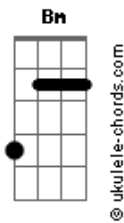

Kodaline - Love Will Set You Free

tom:
 B (forma dos acordes no tom de G)
 Capotraste na 4ª casa

Intro: G D Em D
 C G C D

G Bm Em D
 I'm sure you're probably busy getting on with your new life

C G
 So far away from

C D
 You should know you're not the only one 'cause I feel it with you now

C B
 When the world is on your shoulders and you're falling to your knees

Em
 Oh please

D C
 Oh please

Cm G
 You know love will set you free

(G Bm Em D)
 (C G C D)

G Bm Em D
 I took a long and lonely walk up to an empty house

C G
 That's where I've come from

C D
 Where have you come from

G Bm Em D
 The more I live, the more I know, I've got to live without

C G
 This ain't no sad song

C D
 Life has to go on

C G

Acordes

If you're ever feeling lonely
 D Em D
 If you're ever feeling down
 C G D
 Em D
 You should know you're not the only one 'cause I feel it with you now
 C G B
 Em
 When the world is on your shoulders and you're falling to your knees
 D C
 Oh please
 Cm G
 You know love will set you free