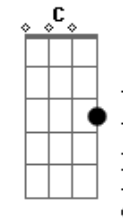

Kodaline - Love Will Set You Free

tom:
B (forma dos acordes no tom de G)
Capotraste na 4ª casa
Intro: G D Em D
C G C D

G Bm Em D
I'm sure you're probably busy getting on with your new life
C G
So far away from
C D
So far away from
G Bm Em D
When everything we used to say was wrong is now alright
C G
Where has the time gone
C D
Where has the time gone

C G
If you're ever feeling lonely
D Em D
If you're ever feeling down
C D
Em D
You should know you're not the only one 'cause I feel it with
you now
C G B
Em
When the world is on your shoulders and you're falling to your
knees
D C
Oh please
Cm G
You know love will set you free

(G Bm Em D)
(C G C D)

G Bm Em D
I took a long and lonely walk up to an empty house
C G
That's where I've come from
C D
Where have you come from
G Bm Em D
The more I live, the more I know, I've got to live without
C G
This ain't no sad song
C D
Life has to go on

Acordes

If you're ever feeling lonely
D Em D
If you're ever feeling down
C G D
Em D
You should know you're not the only one 'cause I feel it with
you now
C G B
Em
When the world is on your shoulders and you're falling to your
knees
D C
Oh please
Cm G
You know love will set you free
C G
Ooooh
Am7 G C G
You know love will set you free
Am7 G C G
You know love will set you free
Em7 G C G
You know love will set you free
Am7 G C G
You know love will set you free
Am7 G C G
Love will set you free
Am7 G C G
Love will set you free
Em7 G Am D
Love will set you free

C G
If you're ever feeling lonely
D Em D
If you're ever feeling down
C G D
Em D
You should know you're not the only one 'cause I feel it with
you now
C G B
Em
When the world is on your shoulders and you're falling to your
knees
D C
Oh please
Cm G
You know love will set you free

[Final] G Bm Em D
C G C D G