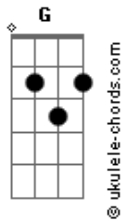

Kodaline - Love Will Set You Free

tom:
B (forma dos acordes no tom de G)
Capotraste na 4ª casa
Intro: G D Em D
C G C D

G Bm Em D
I'm sure you're probably busy getting on with your new life
C G
So far away from
C D
So far away from
G Bm Em D
When everything we used to say was wrong is now alright
C G
Where has the time gone
C D
Where has the time gone

C G
If you're ever feeling lonely
D Em D
If you're ever feeling down
C D
Em D
You should know you're not the only one 'cause I feel it with
you now
C G B
Em
When the world is on your shoulders and you're falling to your
knees
D C
Oh please
Cm G
You know love will set you free

(G Bm Em D)
(C G C D)

G Bm Em D
I took a long and lonely walk up to an empty house
C G
That's where I've come from
C D
Where have you come from
G Bm Em D
The more I live, the more I know, I've got to live without
C G
This ain't no sad song
C D
Life has to go on

Acordes

If you're ever feeling lonely
D Em D
If you're ever feeling down
C G D
Em D
You should know you're not the only one 'cause I feel it with
you now
C G B
Em
When the world is on your shoulders and you're falling to your
knees
D C
Oh please
Cm G
You know love will set you free
C G
Ooooh
Am7 G C G
You know love will set you free
Am7 G C G
You know love will set you free
Em7 G C G
You know love will set you free
Am7 G C G
You know love will set you free
Am7 G C G
Love will set you free
Am7 G C G
Love will set you free
Em7 G Am D
Love will set you free

C G
If you're ever feeling lonely
D Em D
If you're ever feeling down
C G D
Em D
You should know you're not the only one 'cause I feel it with
you now
C G B
Em
When the world is on your shoulders and you're falling to your
knees
D C
Oh please
Cm G
You know love will set you free

[Final] G Bm Em D
C G C D G