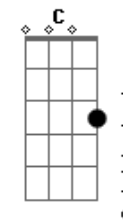

Kodaline - Love Will Set You Free

tom:
B (forma dos acordes no tom de G)
Capotraste na 4ª casa
Intro: G D Em D
C G C D

G Bm Em D
I'm sure you're probably busy getting on with your new life
C G
So far away from
C D
So far away from
G Bm Em D
When everything we used to say was wrong is now alright
C G
Where has the time gone
C D
Where has the time gone

C G
If you're ever feeling lonely
D Em D
If you're ever feeling down
C D
Em D
You should know you're not the only one 'cause I feel it with
you now
C G B
Em
When the world is on your shoulders and you're falling to your
knees
D C
Oh please
Cm G
You know love will set you free

(G Bm Em D)
(C G C D)

G Bm Em D
I took a long and lonely walk up to an empty house
C G
That's where I've come from
C D
Where have you come from
G Bm Em D
The more I live, the more I know, I've got to live without
C G
This ain't no sad song
C D
Life has to go on

Acordes

If you're ever feeling lonely
D Em D
If you're ever feeling down
C G D
Em D
You should know you're not the only one 'cause I feel it with
you now
C G B
Em
When the world is on your shoulders and you're falling to your
knees
D C
Oh please
Cm G
You know love will set you free

C G
Ooooh
Am7 G C G
You know love will set you free
Am7 G C G
You know love will set you free
Em7 G C G
You know love will set you free
Am7 G C G
You know love will set you free
Am7 G C G
Love will set you free
Am7 G C G
Love will set you free
Em7 G Am D
Love will set you free

C G
If you're ever feeling lonely
D Em D
If you're ever feeling down
C G D
Em D
You should know you're not the only one 'cause I feel it with
you now
C G B
Em
When the world is on your shoulders and you're falling to your
knees
D C
Oh please
Cm G
You know love will set you free

[Final] G Bm Em D
C G C D G