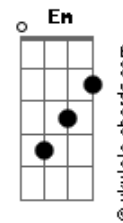

Kodaline - Love Will Set You Free

tom:
B (forma dos acordes no tom de G)
Capotraste na 4ª casa
Intro: G D Em D
C G C D

G Bm Em D
I'm sure you're probably busy getting on with your new life
C G
So far away from
C D
So far away from
G Bm Em D
When everything we used to say was wrong is now alright
C G
Where has the time gone
C D
Where has the time gone

C G
If you're ever feeling lonely
D Em D
If you're ever feeling down
C D
Em D
You should know you're not the only one 'cause I feel it with
you now
C G B
Em
When the world is on your shoulders and you're falling to your
knees
D C
Oh please
Cm G
You know love will set you free

(G Bm Em D)
(C G C D)

G Bm Em D
I took a long and lonely walk up to an empty house
C G
That's where I've come from
C D
Where have you come from
G Bm Em D
The more I live, the more I know, I've got to live without
C G
This ain't no sad song
C D
Life has to go on

Acordes

If you're ever feeling lonely
D Em D
If you're ever feeling down
C G D
Em D
You should know you're not the only one 'cause I feel it with
you now
C G B
Em
When the world is on your shoulders and you're falling to your
knees
D C
Oh please
Cm G
You know love will set you free

C G
Ooooh
Am7 G C G
You know love will set you free
Am7 G C G
You know love will set you free
Em7 G C G
You know love will set you free
Am7 G C G
You know love will set you free
Am7 G C G
Love will set you free
Am7 G C G
Love will set you free
Em7 G Am D
Love will set you free

C G
If you're ever feeling lonely
D Em D
If you're ever feeling down
C G D
Em D
You should know you're not the only one 'cause I feel it with
you now
C G B
Em
When the world is on your shoulders and you're falling to your
knees
D C
Oh please
Cm G
You know love will set you free

[Final] G Bm Em D
C G C D G