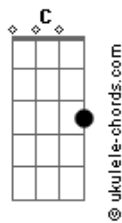

Kodaline - Love Will Set You Free

tom:
 B (forma dos acordes no tom de G)
 Capotraste na 4ª casa

Intro: G D Em D
 C G C D

G Bm Em D
 I'm sure you're probably busy getting on with your new life

C G
 So far away from

C D
 You should know you're not the only one 'cause I feel it with you now

C B
 When the world is on your shoulders and you're falling to your knees

Em
 Oh please

D C
 Oh please

Cm G
 You know love will set you free

(G Bm Em D)
 (C G C D)

G Bm Em D
 I took a long and lonely walk up to an empty house

C G
 That's where I've come from

C D
 Where have you come from

G Bm Em D
 The more I live, the more I know, I've got to live without

C G
 This ain't no sad song

C D
 Life has to go on

C G

Acordes

If you're ever feeling lonely
 D Em D
 If you're ever feeling down
 C G D
 Em D
 You should know you're not the only one 'cause I feel it with you now
 C G B
 Em
 When the world is on your shoulders and you're falling to your knees
 D C
 Oh please
 Cm G
 You know love will set you free