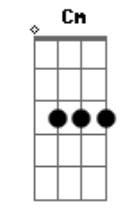

Kodaline - Love Will Set You Free

tom:
B (forma dos acordes no tom de G)
Capotraste na 4ª casa
Intro: G D Em D
C G C D

G Bm Em D
I'm sure you're probably busy getting on with your new life
C G
So far away from
C D
So far away from
G Bm Em D
When everything we used to say was wrong is now alright
C G
Where has the time gone
C D
Where has the time gone

C G
If you're ever feeling lonely
D Em D
If you're ever feeling down
C D
Em D
You should know you're not the only one 'cause I feel it with
you now
C G B
Em
When the world is on your shoulders and you're falling to your
knees
D C
Oh please
Cm G
You know love will set you free

(G Bm Em D)
(C G C D)

G Bm Em D
I took a long and lonely walk up to an empty house
C G
That's where I've come from
C D
Where have you come from
G Bm Em D
The more I live, the more I know, I've got to live without
C G
This ain't no sad song
C D
Life has to go on

Acordes

If you're ever feeling lonely
D Em D
If you're ever feeling down
C G D
Em D
You should know you're not the only one 'cause I feel it with
you now
C G B
Em
When the world is on your shoulders and you're falling to your
knees
D C
Oh please
Cm G
You know love will set you free

C G
Ooooh
Am7 G C G
You know love will set you free
Am7 G C G
You know love will set you free
Em7 G C G
You know love will set you free
Am7 G C G
You know love will set you free
Am7 G C G
Love will set you free
Am7 G C G
Love will set you free
Em7 G Am D
Love will set you free

C G
If you're ever feeling lonely
D Em D
If you're ever feeling down
C G D
Em D
You should know you're not the only one 'cause I feel it with
you now
C G B
Em
When the world is on your shoulders and you're falling to your
knees
D C
Oh please
Cm G
You know love will set you free

[Final] G Bm Em D
C G C D G