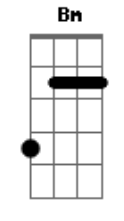

Kodaline - Love Will Set You Free

tom:
B (forma dos acordes no tom de G)
Capotraste na 4ª casa
Intro: G D Em D
C G C D

G Bm Em D
I'm sure you're probably busy getting on with your new life
C G
So far away from
C D
So far away from
G Bm Em D
When everything we used to say was wrong is now alright
C G
Where has the time gone
C D
Where has the time gone

C G
If you're ever feeling lonely
D Em D
If you're ever feeling down
C D
Em D
You should know you're not the only one 'cause I feel it with
you now
C G B
Em
When the world is on your shoulders and you're falling to your
knees
D C
Oh please
Cm G
You know love will set you free

(G Bm Em D)
(C G C D)

G Bm Em D
I took a long and lonely walk up to an empty house
C G
That's where I've come from
C D
Where have you come from
G Bm Em D
The more I live, the more I know, I've got to live without
C G
This ain't no sad song
C D
Life has to go on

Acordes

If you're ever feeling lonely
D Em D
If you're ever feeling down
C G D
Em D
You should know you're not the only one 'cause I feel it with
you now
C G B
Em
When the world is on your shoulders and you're falling to your
knees
D C
Oh please
Cm G
You know love will set you free
C G
Ooooh
Am7 G C G
You know love will set you free
Am7 G C G
You know love will set you free
Em7 G C G
You know love will set you free
Am7 G C G
You know love will set you free
Am7 G C G
Love will set you free
Am7 G C G
Love will set you free
Em7 G Am D
Love will set you free

C G
If you're ever feeling lonely
D Em D
If you're ever feeling down
C G D
Em D
You should know you're not the only one 'cause I feel it with
you now
C G B
Em
When the world is on your shoulders and you're falling to your
knees
D C
Oh please
Cm G
You know love will set you free

[Final] G Bm Em D
C G C D G