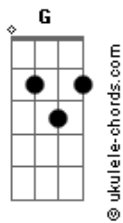

Kodaline - Love Will Set You Free

tom:
B (forma dos acordes no tom de G)
Capotraste na 4ª casa
Intro: G D Em D
C G C D

G Bm Em D
I'm sure you're probably busy getting on with your new life
C G
So far away from
C D
So far away from
G Bm Em D
When everything we used to say was wrong is now alright
C G
Where has the time gone
C D
Where has the time gone

C G
If you're ever feeling lonely
D Em D
If you're ever feeling down
C D
Em D
You should know you're not the only one 'cause I feel it with
you now
C G B
Em
When the world is on your shoulders and you're falling to your
knees
D C
Oh please
Cm G
You know love will set you free

(G Bm Em D)
(C G C D)

G Bm Em D
I took a long and lonely walk up to an empty house
C G
That's where I've come from
C D
Where have you come from
G Bm Em D
The more I live, the more I know, I've got to live without
C G
This ain't no sad song
C D
Life has to go on

Acordes

If you're ever feeling lonely
D Em D
If you're ever feeling down
C G D
Em D
You should know you're not the only one 'cause I feel it with
you now
C G B
Em
When the world is on your shoulders and you're falling to your
knees
D C
Oh please
Cm G
You know love will set you free

C G
Ooooh
Am7 G C G
You know love will set you free
Am7 G C G
You know love will set you free
Em7 G C G
You know love will set you free
Am7 G C G
You know love will set you free
Am7 G C G
Love will set you free
Am7 G C G
Love will set you free
Em7 G Am D
Love will set you free

C G
If you're ever feeling lonely
D Em D
If you're ever feeling down
C G D
Em D
You should know you're not the only one 'cause I feel it with
you now
C G B
Em
When the world is on your shoulders and you're falling to your
knees
D C
Oh please
Cm G
You know love will set you free

[Final] G Bm Em D
C G C D G