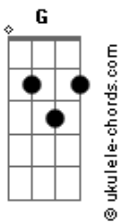

Kodaline - Love Will Set You Free

tom:
 B (forma dos acordes no tom de G)
 Capotraste na 4ª casa

Intro: G D Em D
 C G C D

G Bm Em D
 I'm sure you're probably busy getting on with your new life

C G
 So far away from

(G Bm Em D)
 (C G C D)

G Bm Em D
 I took a long and lonely walk up to an empty house

C G
 That's where I've come from

C D
 Where have you come from

G Bm Em D
 The more I live, the more I know, I've got to live without

C G
 This ain't no sad song

C D
 Life has to go on

C G

Acordes

If you're ever feeling lonely
 D Em D
 If you're ever feeling down
 C G D
 Em D
 You should know you're not the only one 'cause I feel it with you now
 C G B
 Em
 When the world is on your shoulders and you're falling to your knees
 D C
 Oh please
 Cm G
 You know love will set you free