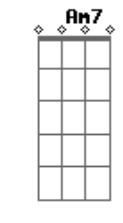

Kodaline - Love Will Set You Free

tom:
B (forma dos acordes no tom de G)
Capotraste na 4ª casa
Intro: G D Em D
C G C D

G Bm Em D
I'm sure you're probably busy getting on with your new life
C G
So far away from
C D
So far away from
G Bm Em D
When everything we used to say was wrong is now alright
C G
Where has the time gone
C D
Where has the time gone

C G
If you're ever feeling lonely
D Em D
If you're ever feeling down
C D
Em D
You should know you're not the only one 'cause I feel it with
you now
C G B
Em
When the world is on your shoulders and you're falling to your
knees
D C
Oh please
Cm G
You know love will set you free

(G Bm Em D)
(C G C D)

G Bm Em D
I took a long and lonely walk up to an empty house
C G
That's where I've come from
C D
Where have you come from
G Bm Em D
The more I live, the more I know, I've got to live without
C G
This ain't no sad song
C D
Life has to go on

Acordes

If you're ever feeling lonely
D Em D
If you're ever feeling down
C G D
Em D
You should know you're not the only one 'cause I feel it with
you now
C G B
Em
When the world is on your shoulders and you're falling to your
knees
D C
Oh please
Cm G
You know love will set you free

C G
Ooooh
Am7 G C G
You know love will set you free
Am7 G C G
You know love will set you free
Em7 G C G
You know love will set you free
Am7 G C G
You know love will set you free
Am7 G C G
Love will set you free
Am7 G C G
Love will set you free
Em7 G Am D
Love will set you free

C G
If you're ever feeling lonely
D Em D
If you're ever feeling down
C G D
Em D
You should know you're not the only one 'cause I feel it with
you now
C G B
Em
When the world is on your shoulders and you're falling to your
knees
D C
Oh please
Cm G
You know love will set you free

[Final] G Bm Em D
C G C D G