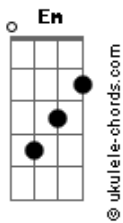

Kodaline - Love Will Set You Free

tom:
 B (forma dos acordes no tom de G)
 Capotraste na 4ª casa

Intro: G D Em D
 C G C D

G Bm Em D
 I'm sure you're probably busy getting on with your new life

C G
 So far away from

C D
 You should know you're not the only one 'cause I feel it with you now

C B
 When the world is on your shoulders and you're falling to your knees

Em
 Oh please

D C
 Oh please

Cm G
 You know love will set you free

(G Bm Em D)
 (C G C D)

G Bm Em D
 I took a long and lonely walk up to an empty house

C G
 That's where I've come from

C D
 Where have you come from

G Bm Em D
 The more I live, the more I know, I've got to live without

C G
 This ain't no sad song

C D
 Life has to go on

C G

Acordes

If you're ever feeling lonely
 D Em D
 If you're ever feeling down
 C G D
 Em D
 You should know you're not the only one 'cause I feel it with you now
 C G B
 Em
 When the world is on your shoulders and you're falling to your knees
 D C
 Oh please
 Cm G
 You know love will set you free