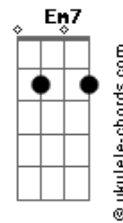

Kodaline - Love Will Set You Free

tom:
B (forma dos acordes no tom de G)
Capotraste na 4ª casa

Intro: G D Em D
C G C D

G Bm Em D
I'm sure you're probably busy getting on with your new life

C G
So far away from

C D
So far away from

G Bm Em D
When everything we used to say was wrong is now alright

C G
Where has the time gone

C D
Where has the time gone

C G
If you're ever feeling lonely

D Em D
If you're ever feeling down

C D
You should know you're not the only one 'cause I feel it with you now

C B
When the world is on your shoulders and you're falling to your knees

Em
Oh please

D C
Oh please

Cm G
You know love will set you free

(G Bm Em D)
(C G C D)

G Bm Em D
I took a long and lonely walk up to an empty house

C G
That's where I've come from

C D
Where have you come from

G Bm Em D
The more I live, the more I know, I've got to live without

C G
This ain't no sad song

C D
Life has to go on

C G

Acordes

If you're ever feeling lonely
D Em D
If you're ever feeling down
C G D
Em D
You should know you're not the only one 'cause I feel it with you now
C G B
Em
When the world is on your shoulders and you're falling to your knees
D C
Oh please
Cm G
You know love will set you free

C G
Ooooh
Am7 G C G
You know love will set you free
Am7 G C G
You know love will set you free
Em7 G C G
You know love will set you free
Am7 G C G
You know love will set you free
Am7 G C G
Love will set you free
Am7 G C G
Love will set you free
Em7 G Am D
Love will set you free

C G
If you're ever feeling lonely
D Em D
If you're ever feeling down
C G D
Em D
You should know you're not the only one 'cause I feel it with you now
C G B
Em
When the world is on your shoulders and you're falling to your knees
D C
Oh please
Cm G
You know love will set you free

[Final] G Bm Em D
C G C D G