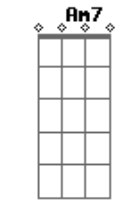

Kodaline - Love Will Set You Free

tom:
B (forma dos acordes no tom de G)
Capotraste na 4ª casa
Intro: G D Em D
C G C D

G Bm Em D
I'm sure you're probably busy getting on with your new life
C G
So far away from
C D
So far away from
G Bm Em D
When everything we used to say was wrong is now alright
C G
Where has the time gone
C D
Where has the time gone

C G
If you're ever feeling lonely
D Em D
If you're ever feeling down
C D
Em D
You should know you're not the only one 'cause I feel it with
you now
C G B
Em
When the world is on your shoulders and you're falling to your
knees
D C
Oh please
Cm G
You know love will set you free

(G Bm Em D)
(C G C D)

G Bm Em D
I took a long and lonely walk up to an empty house
C G
That's where I've come from
C D
Where have you come from
G Bm Em D
The more I live, the more I know, I've got to live without
C G
This ain't no sad song
C D
Life has to go on

Acordes

If you're ever feeling lonely
D Em D
If you're ever feeling down
C G D
Em D
You should know you're not the only one 'cause I feel it with
you now
C G B
Em
When the world is on your shoulders and you're falling to your
knees
D C
Oh please
Cm G
You know love will set you free
C G
Ooooh
Am7 G C G
You know love will set you free
Am7 G C G
You know love will set you free
Em7 G C G
You know love will set you free
Am7 G C G
You know love will set you free
Am7 G C G
Love will set you free
Am7 G C G
Love will set you free
Em7 G Am D
Love will set you free

C G
If you're ever feeling lonely
D Em D
If you're ever feeling down
C G D
Em D
You should know you're not the only one 'cause I feel it with
you now
C G B
Em
When the world is on your shoulders and you're falling to your
knees
D C
Oh please
Cm G
You know love will set you free

[Final] G Bm Em D
C G C D G