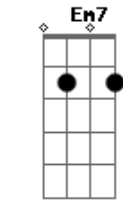

Kodaline - Love Will Set You Free

tom:
B (forma dos acordes no tom de G)
Capotraste na 4ª casa
Intro: G D Em D
C G C D

G Bm Em D
I'm sure you're probably busy getting on with your new life
C G
So far away from
C D
So far away from
G Bm Em D
When everything we used to say was wrong is now alright
C G
Where has the time gone
C D
Where has the time gone

C G
If you're ever feeling lonely
D Em D
If you're ever feeling down
C D
Em D
You should know you're not the only one 'cause I feel it with
you now
C G B
Em
When the world is on your shoulders and you're falling to your
knees
D C
Oh please
Cm G
You know love will set you free

(G Bm Em D)
(C G C D)

G Bm Em D
I took a long and lonely walk up to an empty house
C G
That's where I've come from
C D
Where have you come from
G Bm Em D
The more I live, the more I know, I've got to live without
C G
This ain't no sad song
C D
Life has to go on

Acordes

If you're ever feeling lonely
D Em D
If you're ever feeling down
C G D
Em D
You should know you're not the only one 'cause I feel it with
you now
C G B
Em
When the world is on your shoulders and you're falling to your
knees
D C
Oh please
Cm G
You know love will set you free
C G
Ooooh
Am7 G C G
You know love will set you free
Am7 G C G
You know love will set you free
Em7 G C G
You know love will set you free
Am7 G C G
You know love will set you free
Am7 G C G
Love will set you free
Am7 G C G
Love will set you free
Em7 G Am D
Love will set you free

C G
If you're ever feeling lonely
D Em D
If you're ever feeling down
C G D
Em D
You should know you're not the only one 'cause I feel it with
you now
C G B
Em
When the world is on your shoulders and you're falling to your
knees
D C
Oh please
Cm G
You know love will set you free

[Final] G Bm Em D
C G C D G