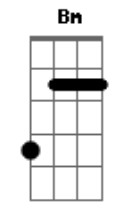

Kodaline - Love Will Set You Free

tom:
B (forma dos acordes no tom de G)
Capotraste na 4ª casa
Intro: G D Em D
C G C D

G Bm Em D
I'm sure you're probably busy getting on with your new life
C G
So far away from
C D
So far away from
G Bm Em D
When everything we used to say was wrong is now alright
C G
Where has the time gone
C D
Where has the time gone

C G
If you're ever feeling lonely
D Em D
If you're ever feeling down
C D
Em D
You should know you're not the only one 'cause I feel it with
you now
C G B
Em
When the world is on your shoulders and you're falling to your
knees
D C
Oh please
Cm G
You know love will set you free

(G Bm Em D)
(C G C D)

G Bm Em D
I took a long and lonely walk up to an empty house
C G
That's where I've come from
C D
Where have you come from
G Bm Em D
The more I live, the more I know, I've got to live without
C G
This ain't no sad song
C D
Life has to go on

Acordes

If you're ever feeling lonely
D Em D
If you're ever feeling down
C G D
Em D
You should know you're not the only one 'cause I feel it with
you now
C G B
Em
When the world is on your shoulders and you're falling to your
knees
D C
Oh please
Cm G
You know love will set you free

C G
Ooooh
Am7 G C G
You know love will set you free
Am7 G C G
You know love will set you free
Em7 G C G
You know love will set you free
Am7 G C G
You know love will set you free
Am7 G C G
Love will set you free
Am7 G C G
Love will set you free
Em7 G Am D
Love will set you free

C G
If you're ever feeling lonely
D Em D
If you're ever feeling down
C G D
Em D
You should know you're not the only one 'cause I feel it with
you now
C G B
Em
When the world is on your shoulders and you're falling to your
knees
D C
Oh please
Cm G
You know love will set you free

[Final] G Bm Em D
C G C D G