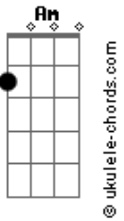

Kodaline - Love Will Set You Free

tom:
B (forma dos acordes no tom de G)
Capotraste na 4ª casa
Intro: G D Em D
C G C D

G Bm Em D
I'm sure you're probably busy getting on with your new life
C G
So far away from
C D
So far away from
G Bm Em D
When everything we used to say was wrong is now alright
C G
Where has the time gone
C D
Where has the time gone

C G
If you're ever feeling lonely
D Em D
If you're ever feeling down
C D
Em D
You should know you're not the only one 'cause I feel it with
you now
C G B
Em
When the world is on your shoulders and you're falling to your
knees
D C
Oh please
Cm G
You know love will set you free

(G Bm Em D)
(C G C D)

G Bm Em D
I took a long and lonely walk up to an empty house
C G
That's where I've come from
C D
Where have you come from
G Bm Em D
The more I live, the more I know, I've got to live without
C G
This ain't no sad song
C D
Life has to go on

Acordes

If you're ever feeling lonely
D Em D
If you're ever feeling down
C G D
Em D
You should know you're not the only one 'cause I feel it with
you now
C G B
Em
When the world is on your shoulders and you're falling to your
knees
D C
Oh please
Cm G
You know love will set you free
C G
Ooooh
Am7 G C G
You know love will set you free
Am7 G C G
You know love will set you free
Em7 G C G
You know love will set you free
Am7 G C G
You know love will set you free
Am7 G C G
Love will set you free
Am7 G C G
Love will set you free
Em7 G Am D
Love will set you free

C G
If you're ever feeling lonely
D Em D
If you're ever feeling down
C G D
Em D
You should know you're not the only one 'cause I feel it with
you now
C G B
Em
When the world is on your shoulders and you're falling to your
knees
D C
Oh please
Cm G
You know love will set you free

[Final] G Bm Em D
C G C D G