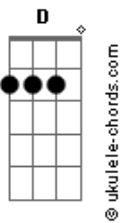

Kodaline - Love Will Set You Free

tom:
B (forma dos acordes no tom de G)
Capotraste na 4ª casa

Intro: G D Em D
C G C D

G Bm Em D
I'm sure you're probably busy getting on with your new life

C G
So far away from

C D
So far away from

G Bm Em D
When everything we used to say was wrong is now alright

C G
Where has the time gone

C D
Where has the time gone

C G
If you're ever feeling lonely

D Em D
If you're ever feeling down

C D
You should know you're not the only one 'cause I feel it with you now

C B
When the world is on your shoulders and you're falling to your knees

Em
Oh please

D C
Oh please

Cm G
You know love will set you free

(G Bm Em D)
(C G C D)

G Bm Em D
I took a long and lonely walk up to an empty house

C G
That's where I've come from

C D
Where have you come from

G Bm Em D
The more I live, the more I know, I've got to live without

C G
This ain't no sad song

C D
Life has to go on

C G

Acordes

If you're ever feeling lonely
D Em D
If you're ever feeling down
C G D
Em D
You should know you're not the only one 'cause I feel it with you now
C G B
Em
When the world is on your shoulders and you're falling to your knees
D C
Oh please
Cm G
You know love will set you free

C G
Ooooh
Am7 G C G
You know love will set you free
Am7 G C G
You know love will set you free
Em7 G C G
You know love will set you free
Am7 G C G
You know love will set you free
Am7 G C G
Love will set you free
Am7 G C G
Love will set you free
Em7 G Am D
Love will set you free

C G
If you're ever feeling lonely
D Em D
If you're ever feeling down
C G D
Em D
You should know you're not the only one 'cause I feel it with you now
C G B
Em
When the world is on your shoulders and you're falling to your knees
D C
Oh please
Cm G
You know love will set you free

[Final] G Bm Em D
C G C D G