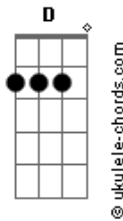

Kodaline - Love Will Set You Free

tom:
B (forma dos acordes no tom de G)
Capotraste na 4ª casa
Intro: G D Em D
C G C D

G Bm Em D
I'm sure you're probably busy getting on with your new life
C G
So far away from
C D
So far away from
G Bm Em D
When everything we used to say was wrong is now alright
C G
Where has the time gone
C D
Where has the time gone

C G
If you're ever feeling lonely
D Em D
If you're ever feeling down
C D
Em D
You should know you're not the only one 'cause I feel it with
you now
C G B
Em
When the world is on your shoulders and you're falling to your
knees
D C
Oh please
Cm G
You know love will set you free

(G Bm Em D)
(C G C D)

G Bm Em D
I took a long and lonely walk up to an empty house
C G
That's where I've come from
C D
Where have you come from
G Bm Em D
The more I live, the more I know, I've got to live without
C G
This ain't no sad song
C D
Life has to go on

Acordes

If you're ever feeling lonely
D Em D
If you're ever feeling down
C G D
Em D
You should know you're not the only one 'cause I feel it with
you now
C G B
Em
When the world is on your shoulders and you're falling to your
knees
D C
Oh please
Cm G
You know love will set you free
C G
Ooooh
Am7 G C G
You know love will set you free
Am7 G C G
You know love will set you free
Em7 G C G
You know love will set you free
Am7 G C G
You know love will set you free
Am7 G C G
Love will set you free
Am7 G C G
Love will set you free
Em7 G Am D
Love will set you free

C G
If you're ever feeling lonely
D Em D
If you're ever feeling down
C G D
Em D
You should know you're not the only one 'cause I feel it with
you now
C G B
Em
When the world is on your shoulders and you're falling to your
knees
D C
Oh please
Cm G
You know love will set you free

[Final] G Bm Em D
C G C D G