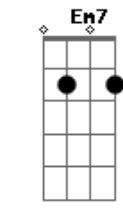

Kodaline - Love Will Set You Free

tom:
B (forma dos acordes no tom de G)
Capotraste na 4ª casa
Intro: G D Em D
C G C D

G Bm Em D
I'm sure you're probably busy getting on with your new life
C G
So far away from
C D
So far away from
G Bm Em D
When everything we used to say was wrong is now alright
C G
Where has the time gone
C D
Where has the time gone

C G
If you're ever feeling lonely
D Em D
If you're ever feeling down
C D
Em D
You should know you're not the only one 'cause I feel it with
you now
C G B
Em
When the world is on your shoulders and you're falling to your
knees
D C
Oh please
Cm G
You know love will set you free

(G Bm Em D)
(C G C D)

G Bm Em D
I took a long and lonely walk up to an empty house
C G
That's where I've come from
C D
Where have you come from
G Bm Em D
The more I live, the more I know, I've got to live without
C G
This ain't no sad song
C D
Life has to go on

Acordes

If you're ever feeling lonely
D Em D
If you're ever feeling down
C G D
Em D
You should know you're not the only one 'cause I feel it with
you now
C G B
Em
When the world is on your shoulders and you're falling to your
knees
D C
Oh please
Cm G
You know love will set you free

C G
Ooooh
Am7 G C G
You know love will set you free
Am7 G C G
You know love will set you free
Em7 G C G
You know love will set you free
Am7 G C G
You know love will set you free
Am7 G C G
Love will set you free
Am7 G C G
Love will set you free
Em7 G Am D
Love will set you free

C G
If you're ever feeling lonely
D Em D
If you're ever feeling down
C G D
Em D
You should know you're not the only one 'cause I feel it with
you now
C G B
Em
When the world is on your shoulders and you're falling to your
knees
D C
Oh please
Cm G
You know love will set you free

[Final] G Bm Em D
C G C D G