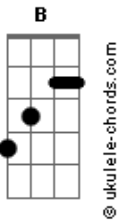

Kodaline - Love Will Set You Free

tom:
B (forma dos acordes no tom de G)
Capotraste na 4ª casa
Intro: G D Em D
C G C D

G Bm Em D
I'm sure you're probably busy getting on with your new life
C G
So far away from
C D
So far away from
G Bm Em D
When everything we used to say was wrong is now alright
C G
Where has the time gone
C D
Where has the time gone

C G
If you're ever feeling lonely
D Em D
If you're ever feeling down
C D
Em D
You should know you're not the only one 'cause I feel it with
you now
C G B
Em
When the world is on your shoulders and you're falling to your
knees
D C
Oh please
Cm G
You know love will set you free

(G Bm Em D)
(C G C D)

G Bm Em D
I took a long and lonely walk up to an empty house
C G
That's where I've come from
C D
Where have you come from
G Bm Em D
The more I live, the more I know, I've got to live without
C G
This ain't no sad song
C D
Life has to go on

Acordes

If you're ever feeling lonely
D Em D
If you're ever feeling down
C G D
Em D
You should know you're not the only one 'cause I feel it with
you now
C G B
Em
When the world is on your shoulders and you're falling to your
knees
D C
Oh please
Cm G
You know love will set you free
C G
Ooooh
Am7 G C G
You know love will set you free
Am7 G C G
You know love will set you free
Em7 G C G
You know love will set you free
Am7 G C G
You know love will set you free
Am7 G C G
Love will set you free
Am7 G C G
Love will set you free
Em7 G Am D
Love will set you free

C G
If you're ever feeling lonely
D Em D
If you're ever feeling down
C G D
Em D
You should know you're not the only one 'cause I feel it with
you now
C G B
Em
When the world is on your shoulders and you're falling to your
knees
D C
Oh please
Cm G
You know love will set you free

[Final] G Bm Em D
C G C D G