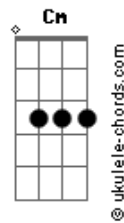

Kodaline - Love Will Set You Free

tom:
 B (forma dos acordes no tom de G)
 Capotraste na 4ª casa

Intro: G D Em D
 C G C D

G Bm Em D
 I'm sure you're probably busy getting on with your new life

C G
 So far away from

C D
 You should know you're not the only one 'cause I feel it with you now

C B
 When the world is on your shoulders and you're falling to your knees

Em
 Oh please

D C
 Oh please

Cm G
 You know love will set you free

(G Bm Em D)
 (C G C D)

G Bm Em D
 I took a long and lonely walk up to an empty house

C G
 That's where I've come from

C D
 Where have you come from

G Bm Em D
 The more I live, the more I know, I've got to live without

C G
 This ain't no sad song

C D
 Life has to go on

C G

Acordes

If you're ever feeling lonely
 D Em D
 If you're ever feeling down
 C G D
 Em D
 You should know you're not the only one 'cause I feel it with you now
 C G B
 Em
 When the world is on your shoulders and you're falling to your knees
 D C
 Oh please
 Cm G
 You know love will set you free