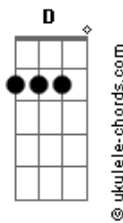

Kodaline - Love Will Set You Free

tom:
B (forma dos acordes no tom de G)
Capotraste na 4ª casa
Intro: G D Em D
C G C D

G Bm Em D
I'm sure you're probably busy getting on with your new life
C G
So far away from
C D
So far away from
G Bm Em D
When everything we used to say was wrong is now alright
C G
Where has the time gone
C D
Where has the time gone

C G
If you're ever feeling lonely
D Em D
If you're ever feeling down
C D
Em D
You should know you're not the only one 'cause I feel it with
you now
C G B
Em
When the world is on your shoulders and you're falling to your
knees
D C
Oh please
Cm G
You know love will set you free

(G Bm Em D)
(C G C D)

G Bm Em D
I took a long and lonely walk up to an empty house
C G
That's where I've come from
C D
Where have you come from
G Bm Em D
The more I live, the more I know, I've got to live without
C G
This ain't no sad song
C D
Life has to go on

Acordes

If you're ever feeling lonely
D Em D
If you're ever feeling down
C G D
Em D
You should know you're not the only one 'cause I feel it with
you now
C G B
Em
When the world is on your shoulders and you're falling to your
knees
D C
Oh please
Cm G
You know love will set you free

C G
Ooooh
Am7 G C G
You know love will set you free
Am7 G C G
You know love will set you free
Em7 G C G
You know love will set you free
Am7 G C G
You know love will set you free
Am7 G C G
Love will set you free
Am7 G C G
Love will set you free
Em7 G Am D
Love will set you free

C G
If you're ever feeling lonely
D Em D
If you're ever feeling down
C G D
Em D
You should know you're not the only one 'cause I feel it with
you now
C G B
Em
When the world is on your shoulders and you're falling to your
knees
D C
Oh please
Cm G
You know love will set you free

[Final] G Bm Em D
C G C D G