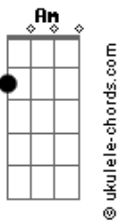

Kodaline - Love Will Set You Free

tom:
B (forma dos acordes no tom de G)
Capotraste na 4ª casa
Intro: G D Em D
C G C D

G Bm Em D
I'm sure you're probably busy getting on with your new life
C G
So far away from
C D
So far away from
G Bm Em D
When everything we used to say was wrong is now alright
C G
Where has the time gone
C D
Where has the time gone

C G
If you're ever feeling lonely
D Em D
If you're ever feeling down
C D
Em D
You should know you're not the only one 'cause I feel it with
you now
C G B
Em
When the world is on your shoulders and you're falling to your
knees
D C
Oh please
Cm G
You know love will set you free

(G Bm Em D)
(C G C D)

G Bm Em D
I took a long and lonely walk up to an empty house
C G
That's where I've come from
C D
Where have you come from
G Bm Em D
The more I live, the more I know, I've got to live without
C G
This ain't no sad song
C D
Life has to go on

Acordes

If you're ever feeling lonely
D Em D
If you're ever feeling down
C G D
Em D
You should know you're not the only one 'cause I feel it with
you now
C G B
Em
When the world is on your shoulders and you're falling to your
knees
D C
Oh please
Cm G
You know love will set you free

C G
Ooooh
Am7 G C G
You know love will set you free
Am7 G C G
You know love will set you free
Em7 G C G
You know love will set you free
Am7 G C G
You know love will set you free
Am7 G C G
Love will set you free
Am7 G C G
Love will set you free
Em7 G Am D
Love will set you free

C G
If you're ever feeling lonely
D Em D
If you're ever feeling down
C G D
Em D
You should know you're not the only one 'cause I feel it with
you now
C G B
Em
When the world is on your shoulders and you're falling to your
knees
D C
Oh please
Cm G
You know love will set you free

[Final] G Bm Em D
C G C D G