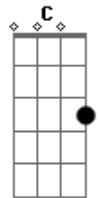

© ukulele-chords.com