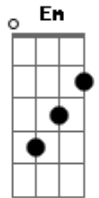

© ukulele-chords.com