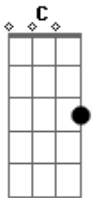

© ukulele-chords.com