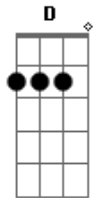

© ukulele-chords.com