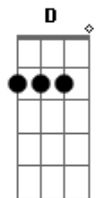

© ukulele-chords.com