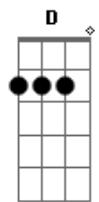

© ukulele-chords.com