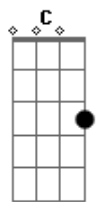

© ukulele-chords.com