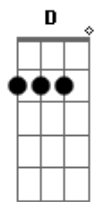

© ukulele-chords.com