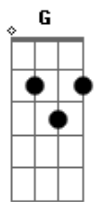

# Koda - All That Gone

Tom: F

(forma dos acordes no tom de G)

Afinação: D G C F A D

## All That Gone

Tonight <sup>Am</sup>  
 I realized <sup>C</sup>  
 All that gone <sup>F</sup>  
 In my life <sup>C</sup>  
 Some people <sup>Am</sup>  
 Some things <sup>C</sup>  
 Some lose ends <sup>F</sup>  
 Somebody come to me and make me understand <sup>C</sup>  
 I know <sup>Am</sup>  
 Shit I know nothing <sup>C</sup>  
 All that gone <sup>F</sup>  
 It ain't stopping <sup>C</sup>  
 Between <sup>Am</sup>  
 Darkness and light <sup>C</sup>  
 Such a shame on this fate I don't like but I might <sup>F</sup>  
 Old friends <sup>Am</sup>

Forever does ends <sup>C</sup>  
 All that gone <sup>F</sup>  
 I don't send <sup>C</sup>  
 Let's go <sup>Am</sup>  
 To the unknown <sup>C</sup>  
 Take your entries <sup>F</sup>  
 Get ready to enter the show <sup>C</sup>  
 Oh, life, ohhh life <sup>Am</sup>  
 All that gone <sup>F</sup>  
 All that come <sup>C</sup>  
 Oh life ohhh <sup>Am</sup>  
 All that gone <sup>C</sup>  
 All that comes in life <sup>F</sup>  
 Oh life, ohhh life <sup>Am</sup>  
 All that gone <sup>C</sup>  
 All that comes in life <sup>F</sup>  
 Oh life, ohhh life <sup>Am</sup>  
 All that gone <sup>C</sup>  
 All that come <sup>F</sup>