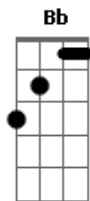

Klaus Nomi - Simple Man

Tom: F
Intro: F C F C F C G C

[Dedilhado Agudo]

```

E|--8-8-8-8-6-----|
B|-----9-8-----|
G|-----|
D|-----| 3x
A|-----|
E|-----|

E|--10-10-10-10-8-7--12--|
B|-----|
G|-----|
D|-----|
A|-----|
E|-----|
    
```

F Am D G
I'm just a simple man - I'm holding out my hand

F C Dm
It's such a simple, simple plan - I hope you understand

F C Dm G
Yes, I'm a simple man Come now and take my hand

G7 C
Now and forever never to be lonely

F C Dm G
Yes, I'm a simple man I do the best I can

G7 C
Now and together just remember only

F C Dm G C F C Dm G C F
It's so simple....

Acordes

© ukulele-chords.com

© ukulele-chords.com

© ukulele-chords.com

© ukulele-chords.com