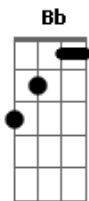

Klaus Nomi - Simple Man

Tom: F
Intro: F C F C F C G C

[Dedilhado Agudo]

```

E|--8-8-8-8-6-----|
B|-----9-8-----|
G|-----|
D|-----| 3x
A|-----|
E|-----|

E|--10-10-10-10-8-7--12--|
B|-----|
G|-----|
D|-----|
A|-----|
E|-----|
    
```

F Am D G
I'm just a simple man - I'm holding out my hand

F C Dm
It's such a simple, simple plan - I hope you understand

F C Dm G
Yes, I'm a simple man Come now and take my hand

G7 C
Now and forever never to be lonely

F C Dm G
Yes, I'm a simple man I do the best I can

G7 C
Now and together just remember only

F C Dm G C F C Dm G C F
It's so simple....

Acordes

© ukulele-chords.com

© ukulele-chords.com

© ukulele-chords.com

© ukulele-chords.com