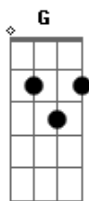

© ukulele-chords.com