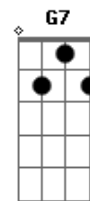

© ukulele-chords.com