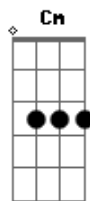

Klaus Nomi - Simple Man

Tom: F
Intro: F C F C F C G C

[Dedilhado Agudo]

```

E|--8-8-8-8-6-----|
B|-----9-8-----|
G|-----|
D|-----| 3x
A|-----|
E|-----|

E|--10-10-10-10-8-7--12--|
B|-----|
G|-----|
D|-----|
A|-----|
E|-----|
    
```

F Am D G
I'm just a simple man - I'm holding out my hand

F C Dm
It's such a simple, simple plan - I hope you understand

F C Dm G
Yes, I'm a simple man Come now and take my hand

G7 C
Now and forever never to be lonely

F C Dm G
Yes, I'm a simple man I do the best I can

G7 C
Now and together just remember only

F C Dm G C F C Dm G C F
It's so simple....

Acordes

© ukulele-chords.com

© ukulele-chords.com

© ukulele-chords.com

© ukulele-chords.com