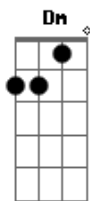

© ukulele-chords.com