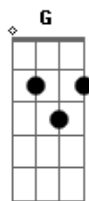

Klaus Nomi - Simple Man

Tom: F
Intro: F C F C F C G C

[Dedilhado Agudo]

```

E|--8-8-8-8-6-----|
B|-----9-8-----|
G|-----|
D|-----| 3x
A|-----|
E|-----|

E|--10-10-10-10-8-7--12--|
B|-----|
G|-----|
D|-----|
A|-----|
E|-----|
    
```

G7 C
Now and forever never to be lonely

F C Dm G
Yes, I'm a simple man I do the best I can

G7 C
Now and together just remember only

F C Dm G
That I'm a simple man - I do the best I can

F C D G
I got a simple, simple plan - I hope you understand

F Am D G
I'm just a simple man - I'm holding out my hand

F C Dm
It's such a simple, simple plan - I hope you understand

F C Dm G
Yes, I'm a simple man Come now and take my hand

G7 C
Now and forever never to be lonely

F C Dm G
Yes, I'm a simple man I do the best I can

G7 C
Now and together just remember only

F C Dm G C F C Dm G C F
It's so simple....

Acordes

© ukulele-chords.com

© ukulele-chords.com

© ukulele-chords.com

© ukulele-chords.com