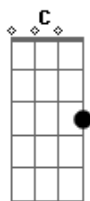

Klaus Nomi - Simple Man

Tom: F
Intro: F C F C F C G C

[Dedilhado Agudo]

```

E|--8-8-8-8-6-----|
B|-----9-8-----|
G|-----|
D|-----| 3x
A|-----|
E|-----|

E|--10-10-10-10-8-7--12--|
B|-----|
G|-----|
D|-----|
A|-----|
E|-----|
    
```

F Am D G
I'm just a simple man - I'm holding out my hand

F C Dm
It's such a simple, simple plan - I hope you understand

F C Dm G
Yes, I'm a simple man Come now and take my hand

G7 C
Now and forever never to be lonely

F C Dm G
Yes, I'm a simple man I do the best I can

G7 C
Now and together just remember only

F C Dm G C F C Dm G C F
It's so simple....

Acordes

© ukulele-chords.com

© ukulele-chords.com

© ukulele-chords.com

© ukulele-chords.com