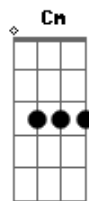

Klaus Nomi - Simple Man

Tom: F
Intro: F C F C F C G C

[Dedilhado Agudo]

```

E|--8-8-8-8-6-----|
B|-----9-8-----|
G|-----|
D|-----| 3x
A|-----|
E|-----|

E|--10-10-10-10-8-7--12--|
B|-----|
G|-----|
D|-----|
A|-----|
E|-----|
    
```

F Am D G
I'm just a simple man - I'm holding out my hand

F C Dm
It's such a simple, simple plan - I hope you understand

F C Dm G
Yes, I'm a simple man Come now and take my hand

G7 C
Now and forever never to be lonely

F C Dm G
Yes, I'm a simple man I do the best I can

G7 C
Now and together just remember only

F C Dm G C F C Dm G C F
It's so simple....

Acordes

© ukulele-chords.com

© ukulele-chords.com

© ukulele-chords.com

© ukulele-chords.com