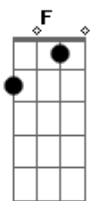

Repita esse dedilhado na música toda, exceto nos refrões

Verso:

F C F C
I am just a simple man

F C G C
I have to do the simple things that a simple man...can

F C F C F C G C
You are holding out your hand You want to know the simple things in my simple plan...and...

Bb C Dm G
I know there's so much to share, but what else can I do

Refrão:

F C Dm G
Yes, I'm a simple man Come now and take my hand

G7 C
Now and forever never to be lonely

F C Dm G
Yes, I'm a simple man I do the best I can

G7 C
Now and together just remember only

F C F C G C

Now and together just remember only - that I'm a simple man

Verso:

F C F C
Love is just a simple thought

F C G C
A little bit the worse for wear like a thief who got...caught

F C F C F C
Hope is just a thing you bought It's just another safe white lie that everybody got...taught

Bb C Dm G
I can see you look to me so what else can I do

Refrão:

F C Dm G
Yes, I'm a simple man Come now and take my hand

G7 C
Now and forever never to be lonely

F C Dm G
Yes, I'm a simple man I do the best I can

G7 C
Now and together just remember only

F C Dm G
That I'm a simple man - I do the best I can

F C D G
I got a simple, simple plan - I hope you understand

F Am D G
I'm just a simple man - I'm holding out my hand

F C Dm
It's such a simple, simple plan - I hope you understand

F C Dm G
Yes, I'm a simple man Come now and take my hand

G7 C
Now and forever never to be lonely

F C Dm G
Yes, I'm a simple man I do the best I can

G7 C
Now and together just remember only

F C Dm G C F C Dm G C F
It's so simple....

Acordes