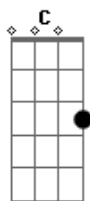

© ukulele-chords.com