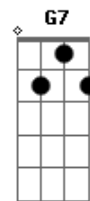

© ukulele-chords.com