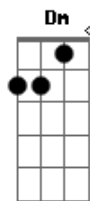

© ukulele-chords.com