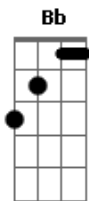

© ukulele-chords.com