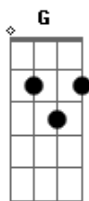

Klaus Nomi - Simple Man

Tom: F
Intro: F C F C F C G C

[Dedilhado Agudo]

```

E|--8-8-8-8-6-----|
B|-----9-8-----|
G|-----|
D|-----| 3x
A|-----|
E|-----|

E|--10-10-10-10-8-7--12--|
B|-----|
G|-----|
D|-----|
A|-----|
E|-----|
    
```

G7 C
Now and forever never to be lonely

F C Dm G
Yes, I'm a simple man I do the best I can

G7 C
Now and together just remember only

F C Dm G
That I'm a simple man - I do the best I can

F C D G
I got a simple, simple plan - I hope you understand

F Am D G
I'm just a simple man - I'm holding out my hand

F C Dm
It's such a simple, simple plan - I hope you understand

F C Dm G
Yes, I'm a simple man Come now and take my hand

G7 C
Now and forever never to be lonely

F C Dm G
Yes, I'm a simple man I do the best I can

G7 C
Now and together just remember only

F C Dm G C F C Dm G C F
It's so simple....

Acordes

© ukulele-chords.com

© ukulele-chords.com

© ukulele-chords.com

© ukulele-chords.com