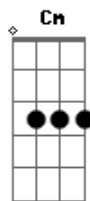

© ukulele-chords.com