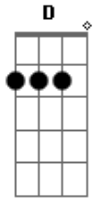

Kiyoshi Hikawa - Limit Break X Survivor

Tom: D
Intro: B D E Gb A
          B D E Gb
          Bm7 D E G Bm7

Bm7 (Db)
Koufun suzuo! Uchuu e go!
D
Saisentan no muchuu wo dou
E G A
Kono te ni tsukamuyo
Bm7 (Db)
Suttoinkyou ni waratte tai
D
Chinpukan wa narekko dai
E G A
I can't get no satisfaction
G G
(Woo-hoo) taikutsu wa
D D
(Woo-hoo) ishi ni naru

A Bm7
Omokute ochichau mae ni (let's fly high)
G G
(Woo-hoo) waku waku no
D D
(Woo-hoo) hane hiroge
E Gb F E D E D (Gb 4X)
Tsugi no sekai e ikou
A Bm7 D
Kanosei no door wa lock sareta mama
E G A
Yare yare kondo mo kabe wo buchiyaburu
Bm7 G
Ima da genkai toppa sakebe heno heno kappa
E G A
Muteki no oira ga soko de matteiru
G A
Dragon Ball Super
Bm7 F F E D B
Zen-oh sama mo o - ttama - ge - e

Acordes

© ukulele-chords.com