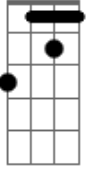

Kiss - Speedin Back To My Baby

Tom: Gb

Riff 1

Key:

/ = slide up
 \ = slide down
 b = bend (whole step)
 b = bend (1/2 step)
 b = bend (1 1/2 steps)
 pb = pre-bend
 r = release-bend
 t = tap with righthand finger
 h = hammer-on
 p = pull-off
 ~ = Vibrato
 = Natural Harmonic
 #(#) = Trill
 = Artificial Harmonic
 x = Dead notes (no pitch)
 P.M. = Palm mute (- -> underneath indicates which notes)
 (\) = Dive w\bar
 (/) = Release w\bar
 Tp = Tap w\plectrum
 Rhythm Fig. 1

Rhythm Fig. 4

Rhythm Fig. 5

Rhythm Fig. 6

Rhythm Fig. 7

Solo

< - - - 2x - - - >

< - 8x - >

Acordes