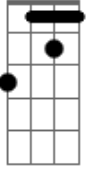

Gb

© ukulele-chords.com