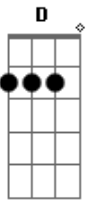

# Kiss - Snowblind

Tom: Gb

Solo 3

Key:

/ = slide up  
 \ = slide down  
 b = bend (whole step)  
 b = bend (1/2 step)  
 b = bend (1 1/2 steps)  
 pb = pre-bend  
 r = release-bend  
 t = tap with righthand finger  
 h = hammer-on  
 p = pull-off  
 ~ = Vibrato  
 = Natural Harmonic  
 #(#) = Trill  
 = Artificial Harmonic  
 x = Dead notes (no pitch)  
 P.M. = Palm mute (- -> underneath indicates which notes)  
 (\) = Dive w\bar  
 (/) = Release w\bar  
 Tp = Tap w\plectrum  
 Rhythm Fig. 1

Rhythm Fig. 7

Eb -----
Bb --0-----2-----3-----5-----7-----9-----10---11---12---
Gb --1-----2-----4-----6-----7-----9-----11---12---13---
Db -----
Ab -----
Eb -----
Eb -----14-----16---17---18---19---
Bb --12---14---15---17-----
Gb -----
Db -----
Ab --2-----4-----5-----7-----9-----11---12---13---14---
Eb -----

[Solo 1 over Rhy. Fig 5] (2x)  
 [Solo 2 over Rhy. Fig 6] (2x)  
 [Solo 3 over Rhy. Fig 5] (2x)  
 [Solo 4 over Rhy. Fig 6] (2x)  
 [Rhy. Fig 7]

Solo 1

[Rhy. Fig 1 w/ Rhy. Fig 3] (2x)  
 [Rhy. Fig 2 w/ Rhy. Fig 3] (2x)

Solo 2

[Rhy. Fig 4]  
 Movin' around, I get in trouble  
 when I'm feelin' so low and out of my mind  
 Babe, I don't wanna burst your bubble  
 Girl, you know the reason why, 'cos

[Rhy. Fig 1 w/ Rhy. Fig 3] (2x)  
 I'm snowblind, I can't see a thing  
 I'm snowblind, I don't wanna sing  
 [Rhy. Fig 2 w/ Rhy. Fig 3 and Riff 1] (2x)  
 I'm snowblind, need a familiar face  
 I'm snowblind, think I'm lost in space