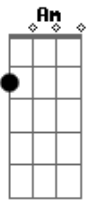

# Kiss - Snowblind

Tom: Gb

Solo 3

Key:

/ = slide up  
 \ = slide down  
 b = bend (whole step)  
 b = bend (1/2 step)  
 b = bend (1 1/2 steps)  
 pb = pre-bend  
 r = release-bend  
 t = tap with righthand finger  
 h = hammer-on  
 p = pull-off  
 ~ = Vibrato  
 = Natural Harmonic  
 #(#) = Trill  
 = Artificial Harmonic  
 x = Dead notes (no pitch)  
 P.M. = Palm mute (- -> underneath indicates which notes)  
 (\) = Dive w\bar  
 (/) = Release w\bar  
 Tp = Tap w\plectrum  
 Rhythm Fig. 1

Rhythm Fig. 7

Eb -----
Bb --0-----2-----3-----5-----7-----9-----10---11---12---
Gb --1-----2-----4-----6-----7-----9-----11---12---13---
Db -----
Ab -----
Eb -----
Eb -----14-----16---17---18---19---
Bb --12---14---15---17-----
Gb -----
Db -----
Ab --2-----4-----5-----7-----9-----11---12---13---14---
Eb -----

[Solo 1 over Rhy. Fig 5] (2x)  
 [Solo 2 over Rhy. Fig 6] (2x)  
 [Solo 3 over Rhy. Fig 5] (2x)  
 [Solo 4 over Rhy. Fig 6] (2x)  
 [Rhy. Fig 7]

Solo 1

[Rhy. Fig 1 w/ Rhy. Fig 3] (2x)  
 [Rhy. Fig 2 w/ Rhy. Fig 3] (2x)

Solo 2

[Rhy. Fig 4]  
 Movin' around, I get in trouble  
 when I'm feelin' so low and out of my mind  
 Babe, I don't wanna burst your bubble  
 Girl, you know the reason why, 'cos

[Rhy. Fig 1 w/ Rhy. Fig 3] (2x)  
 I'm snowblind, I can't see a thing  
 I'm snowblind, I don't wanna sing  
 [Rhy. Fig 2 w/ Rhy. Fig 3 and Riff 1] (2x)  
 I'm snowblind, need a familiar face  
 I'm snowblind, think I'm lost in space