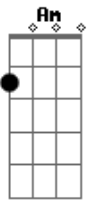

© ukulele-chords.com