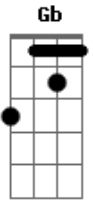

Acordes

© ukulele-chords.com