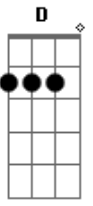

© ukulele-chords.com