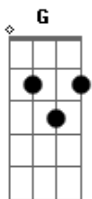

# Kiss - See you to night

Tom: C  
Intro:

Em A Em A  
I know it's around, I don't have any doubts about  
D  
that fact

I'll see you get it Em tonight, and if I can't I'll  
D  
cry and cry

You won't see me without it and I'll see you Em A tonite  
D D D D D

Em A Em A  
But I know it's around, I don't have any doubts  
D  
about that fact

I'll see you get it Em tonight, and if I can't I'll  
D  
cry and cry

You won't see me without it and I'll see you Em A  
D G  
tonite, outside

## Acordes

© ukulele-chords.com

© ukulele-chords.com

© ukulele-chords.com

© ukulele-chords.com

© ukulele-chords.com

D  
Em Ahhh, Ahhh A Em Ahhh, Ahhh D  
Em

I'll see you get it tonight, and if I can't I'll  
D  
cry and cry

You won't see me without it and I'll see you Em A  
D G  
tonite, outside

See you tonite, outside, see you tonite D D D D D  
D  
Em A Em A D  
Em

Ahhh, Ahhh Ahhh, Ahhh Em  
I'll see you get it tonight, and if I can't I'll  
D  
cry and cry