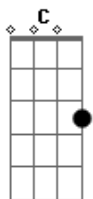

Kiss - See you to night

Tom: C
Intro:

Em A Em A
I know it's around, I don't have any doubts about
D
that fact

I'll see you get it Em tonight, and if I can't I'll
D
cry and cry

You won't see me without it and I'll see you Em A tonite
D D D D D

Em A Em A
But I know it's around, I don't have any doubts
D
about that fact

I'll see you get it Em tonight, and if I can't I'll
D
cry and cry

You won't see me without it and I'll see you Em A
D G
tonite, outside

See you tonite, D G outside, see you tonite D D D D D

Acordes

© ukulele-chords.com