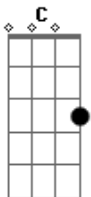

Kiss - Say Yeah

Tom: C

(intro 4x) Em C G D

(verse) these are power chords:

You you're living your life when you're dreaming D E
Late at night you're hearing my voice in your head D E

(pre-chorus)

It's time you see what it's all about A
There's one cure and there's no way out A B

(chorus)

I don't wanna hear you might G D
There's a fire gettin' near and sparks ignite
If you're ready for a wild ride

(here you play the same open chords as in the intro chord sequence)

Let me hear you say yeah (yeah yeah yeah) Em C G D

Say yeah (yeah yeah yeah) Em C G D

(bridge)

Who knows where we'll be in the morning F
i know we're here tonight C G
get uptight and it all gets so boring C F
It takes two to make you come alive D
take my hand kiss your fears goodbye C D
there's something here that we can't deny C D

(during the solo play the verse chord sequence)

(interlude)

Well let me hear you say it C G D
Well i wanna hear you say it C G D
Well let me hear you say yeah (yeah yeah yeah) Em C G D
Say yeah (yeah yeah yeah) Em C G D

Acordes

© ukulele-chords.com