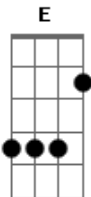

© ukulele-chords.com