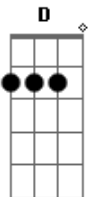

© ukulele-chords.com