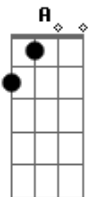

© ukulele-chords.com