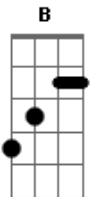

© ukulele-chords.com