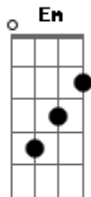

© ukulele-chords.com