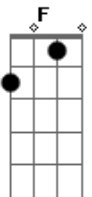

© ukulele-chords.com