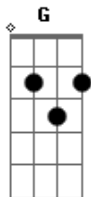

© ukulele-chords.com