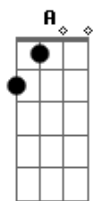

Solo

Pick once ->

Harmony

Pick once - >

[Rhy. Fig 1 w/ Rhy. Fig 2]

[Rhy. Fig 3a w/ Rhy. Fig 4]

You're my food, you're my water, you've got to be the devil's daughter

[Rhy. Fig 5]

Can't get near, can't get far, you've got the power, but know you are

[Rhy. Fig 6]

She's radioactive (radioactive), she's very selective (radioactive)

She's what I need, she's so pretty indeed, she wants it all the time

[Riff 1]

[Rhy. Fig 3b]

And I'm crazy, kinda hazy, I'm not sorry, gonna worry

[Rhy. Fig 5]

I'm not lonely, she's my only, she's got me eatin' out of her hands

[Rhy. Fig 6]

She's radioactive (radioactive), she's very selective (radioactive)

She's what I need, she's so pretty indeed, I've gotta make her mine

[Solo w/ Harmony over Rhy. Fig 7]

[Rhy. Fig 6]

She's my little baby (radioactive), she's such a lady (radioactive)

She knows how I feel, she knows that it's real, she wants it all the time

[Rhy. Fig 6]

She's radioactive (radioactive), she's very selective (radioactive)

She's what I need, she's so pretty indeed, I've gotta make her mine

(repeat and fade)

Rhythm Fig. 1

< - - - - - 3x - - - - - >

Rhythm Fig. 2

Rhythm Fig. 3a

Rhythm Fig. 3b

Rhythm Fig. 4

Rhythm Fig. 5

P.M.

P.M.

P.M.

P.M.

P.M.

P.M.

Rhythm Fig. 6

< - - - - - 2x - - - - - >

Rhythm Fig. 7

P.M.

P.M.

P.M.

P.M.

P.M.

P.M.

P.M.

P.M.

P.M.

P.M.

P.M. on 5th - - - - - >

Acordes

© ukulele-chords.com