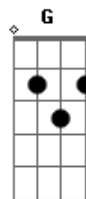

© ukulele-chords.com