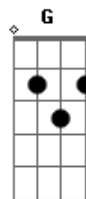

Kiss - Only You

Tom: D

Key:

- / = slide up
- \ = slide down
- b = bend (whole step)
- b = bend (1/2 step)
- b = bend (1 1/2 steps)
- pb = pre-bend
- r = release-bend
- t = tap with righthand finger
- h = hammer-on
- p = pull-off
- ~ = Vibrato
- = Natural Harmonic
- #(#) = Trill
- = Artificial Harmonic
- x = Dead notes (no pitch)
- P.M. = Palm mute (- -> underneath indicates which notes)
- (\) = Dive w\bar
- (/) = Release w\bar
- Tp = Tap w\plectrum

[Rhy. Fig 2 w/ End 1]
Only you are the answer
You turn the night into day - yeah
[Rhy. Fig 2 w/ End 2]
Only you are the manchild
You are the light and you are the way

[Rhy. Fig 3] (4x)
Tell me the secrets

I wanna know
Tell me the secrets
I wanna know
I wanna know

[Rhy. Fig 2 w/ End 2]
Only you are the manchild
You are the light and you are the way

[Rhy. Fig 4 w/ End 1]
[Rhy. Fig 4 w/ End 2]
[Rhy. Fig 4 w/ End 1]
I can't believe this is true
[Rhy. Fig 4 w/ End 2]
Why do I listen to you
[Rhy. Fig 4 w/ End 1]
If I am all that you say

[Rhy. Fig 7 w/ Riff 1 (2x)]

[Rhy. Fig 5a w/ End 1 and Rhy. Fig 5b w/ End 1] (2x)
[Rhy. Fig 8]

Acordes

© ukulele-chords.com

© ukulele-chords.com

© ukulele-chords.com

© ukulele-chords.com

© ukulele-chords.com