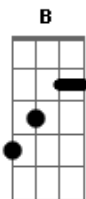

# Kiss - Only You

Tom: D

Key:

- / = slide up
- \ = slide down
- b = bend (whole step)
- b = bend (1/2 step)
- b = bend (1 1/2 steps)
- pb = pre-bend
- r = release-bend
- t = tap with righthand finger
- h = hammer-on
- p = pull-off
- ~ = Vibrato
- = Natural Harmonic
- #(#) = Trill
- = Artificial Harmonic
- x = Dead notes (no pitch)
- P.M. = Palm mute (- -> underneath indicates which notes)
- (\ ) = Dive w\bar
- (/) = Release w\bar
- Tp = Tap w\plectrum

E |-----|
B |-----5-----|
G |--4--4--4--4--|
D |-----|
A |-----|
E |-----|

E |-----12-----|
B |--12--12--12--12--|
G |-----|
D |-----|
A |-----|
E |-----|
    
```

ONLY YOU  
Gene Simmons

[Rhy. Fig 1 w/ End 1]  
[Rhy. Fig 1 w/ End 1]  
Only you have the answers  
But the questions you have to find  
[Rhy. Fig 1 w/ End 2]  
Only you know the secrets  
But the truth lies deep in your mind

I wanna know  
Tell me the secrets  
I wanna know  
I wanna know

[Rhy. Fig 2 w/ End 2]  
Only you are the manchild  
You are the light and you are the way

[Rhy. Fig 4 w/ End 1]  
[Rhy. Fig 4 w/ End 2]  
[Rhy. Fig 4 w/ End 1]  
I can't believe this is true  
[Rhy. Fig 4 w/ End 2]  
Why do I listen to you  
[Rhy. Fig 4 w/ End 1]  
If I am all that you say

[Rhy. Fig 7 w/ Riff 1 (2x)]

[Rhy. Fig 5a w/ End 1 and Rhy. Fig 5b w/ End 1] (2x)  
[Rhy. Fig 8]