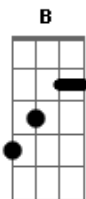

Kiss - Only You

Tom: D

Key:

- / = slide up
- \ = slide down
- b = bend (whole step)
- b = bend (1/2 step)
- b = bend (1 1/2 steps)
- pb = pre-bend
- r = release-bend
- t = tap with righthand finger
- h = hammer-on
- p = pull-off
- ~ = Vibrato
- = Natural Harmonic
- #(#) = Trill
- = Artificial Harmonic
- x = Dead notes (no pitch)
- P.M. = Palm mute (- -> underneath indicates which notes)
- (\) = Dive w\bar
- (/) = Release w\bar
- Tp = Tap w\plectrum

[Rhy. Fig 2 w/ End 1]
Only you are the answer
You turn the night into day - yeah
[Rhy. Fig 2 w/ End 2]
Only you are the manchild
You are the light and you are the way

[Rhy. Fig 3] (4x)
Tell me the secrets

I wanna know
Tell me the secrets
I wanna know
I wanna know

[Rhy. Fig 2 w/ End 2]
Only you are the manchild
You are the light and you are the way

[Rhy. Fig 4 w/ End 1]
[Rhy. Fig 4 w/ End 2]
[Rhy. Fig 4 w/ End 1]
I can't believe this is true
[Rhy. Fig 4 w/ End 2]
Why do I listen to you
[Rhy. Fig 4 w/ End 1]
If I am all that you say

[Rhy. Fig 7 w/ Riff 1 (2x)]

[Rhy. Fig 5a w/ End 1 and Rhy. Fig 5b w/ End 1] (2x)
[Rhy. Fig 8]

Acordes

© ukulele-chords.com

© ukulele-chords.com

© ukulele-chords.com

© ukulele-chords.com

© ukulele-chords.com