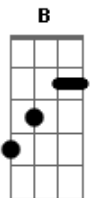

© ukulele-chords.com