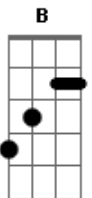

Kiss - New York Groove

Tom: C

Tune Guitar Down 1/2 Step
Intro: (Fig#1)

Play 4 Times.

Verse 1

Many years since I was here.

On the street,I was passing my time away.

To the left and to the right, buildings towering to the sky
and it's

Out of sight In the dead of night

PRE CHORUS

Fig#1 (Played Four Times)

CHORUS

I'm Back Back in the New York Groove

I'm Back Back in the New York Groove A B

I'm Back Back in the New York Groove A B

Back in the New York Groove In the New York Groove

PRECHORUS(Fig#2 Twice)

CHORUS(Same Pattern as 1st Chorus with different chords)

I'm Back Back in the New York Groove F Bb C

I'm Back Back in the New York Groove F Bb C

I'm Back Back in the New York Groove F Bb C

I'm Back Back in the New York Groove

Back in the New York Groove In the New York Groove

REPEAT CHORUS AND FADE

Acordes

© ukulele-chords.com

© ukulele-chords.com

© ukulele-chords.com

© ukulele-chords.com