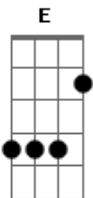

Kiss - New York Groove

Tom: C

Tune Guitar Down 1/2 Step
Intro: (Fig#1)

Play 4 Times.

Verse 1

Many years since I was here.

On the street,I was passing my time away.

To the left and to the right, buildings towering to the sky
and it's

Out of sight In the dead of night

PRE CHORUS

Fig#1 (Played Four Times)

CHORUS

I'm Back Back in the New York Groove

I'm Back Back in the New York Groove A B

I'm Back Back in the New York Groove A B

Back in the New York Groove In the New York Groove

PRECHORUS(Fig#2 Twice)

CHORUS(Same Pattern as 1st Chorus with different chords)

I'm Back Back in the New York Groove F Bb C

I'm Back Back in the New York Groove F Bb C

I'm Back Back in the New York Groove F Bb C

I'm Back Back in the New York Groove

Back in the New York Groove In the New York Groove

REPEAT CHORUS AND FADE

Acordes

© ukulele-chords.com

© ukulele-chords.com

© ukulele-chords.com

© ukulele-chords.com