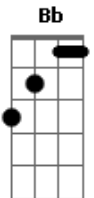

© ukulele-chords.com