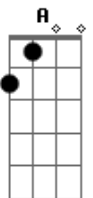

© ukulele-chords.com