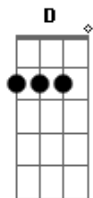

Out of sight In the dead of night

PRE CHORUS

Fig#1 (Played Four Times)

CHORUS

I'm Back Back in the New York Groove

I'm Back Back in the New York Groove A B

I'm Back Back in the New York Groove A B

Back in the New York Groove In the New York Groove

PRECHORUS(Fig#2 Twice)

CHORUS(Same Pattern as 1st Chorus with different chords)

I'm Back Back in the New York Groove F Bb C

I'm Back Back in the New York Groove F Bb C

I'm Back Back in the New York Groove F Bb C

I'm Back Back in the New York Groove

Back in the New York Groove In the New York Groove

REPEAT CHORUS AND FADE

Acordes

© ukulele-chords.com

© ukulele-chords.com

© ukulele-chords.com

© ukulele-chords.com