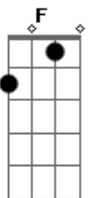

© ukulele-chords.com