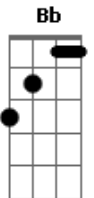

© ukulele-chords.com