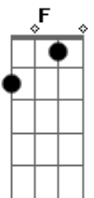

© ukulele-chords.com