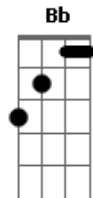

© ukulele-chords.com