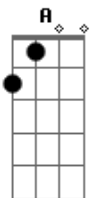

Out of sight In the dead of night

PRE CHORUS

Fig#1 (Played Four Times)

CHORUS

I'm Back Back in the New York Groove

I'm Back Back in the New York Groove A B

I'm Back Back in the New York Groove A B

Back in the New York Groove In the New York Groove

PRECHORUS(Fig#2 Twice)

CHORUS(Same Pattern as 1st Chorus with different chords)

I'm Back Back in the New York Groove F Bb C

I'm Back Back in the New York Groove F Bb C

I'm Back Back in the New York Groove F Bb C

I'm Back Back in the New York Groove

Back in the New York Groove In the New York Groove

REPEAT CHORUS AND FADE

Acordes

© ukulele-chords.com

© ukulele-chords.com

© ukulele-chords.com

© ukulele-chords.com