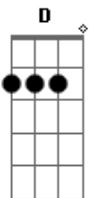

Out of sight In the dead of night

PRE CHORUS

Fig#1 (Played Four Times)

CHORUS

I'm Back Back in the New York Groove

I'm Back Back in the New York Groove A B

I'm Back Back in the New York Groove A B

Back in the New York Groove In the New York Groove

PRECHORUS(Fig#2 Twice)

CHORUS(Same Pattern as 1st Chorus with different chords)

I'm Back Back in the New York Groove F Bb C

I'm Back Back in the New York Groove F Bb C

I'm Back Back in the New York Groove F Bb C

I'm Back Back in the New York Groove

Back in the New York Groove In the New York Groove

REPEAT CHORUS AND FADE

Acordes

© ukulele-chords.com

© ukulele-chords.com

© ukulele-chords.com

© ukulele-chords.com