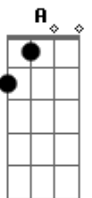

Out of sight In the dead of night

PRE CHORUS

Fig#1 (Played Four Times)

CHORUS

I'm Back Back in the New York Groove

I'm Back Back in the New York Groove A B

I'm Back Back in the New York Groove A B

Back in the New York Groove In the New York Groove

PRECHORUS(Fig#2 Twice)

CHORUS(Same Pattern as 1st Chorus with different chords)

I'm Back Back in the New York Groove F Bb C

I'm Back Back in the New York Groove F Bb C

I'm Back Back in the New York Groove F Bb C

I'm Back Back in the New York Groove

Back in the New York Groove In the New York Groove

REPEAT CHORUS AND FADE

Acordes

© ukulele-chords.com

© ukulele-chords.com

© ukulele-chords.com

© ukulele-chords.com