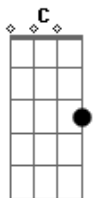

Kiss - New York Groove

Tom: C

Tune Guitar Down 1/2 Step
Intro: (Fig#1)

Play 4 Times.

Verse 1

Many years since I was here.

On the street,I was passing my time away.

To the left and to the right, buildings towering to the sky
and it's

Out of sight In the dead of night

PRE CHORUS

Fig#1 (Played Four Times)

CHORUS

I'm Back Back in the New York Groove

I'm Back Back in the New York Groove A B

I'm Back Back in the New York Groove A B

Back in the New York Groove In the New York Groove

LEAD INTO VERSE 2(Fig#2)

VERSE 2

In the back of my cadillac

Wicked lady sitting by my side saying where are we?

Stop at third and forty-three exit to the night its gotta be
ecstasy,

This place was meant for me

PRECHORUS(Fig#2 Twice)

CHORUS(Same Pattern as 1st Chorus with different chords)

I'm Back Back in the New York Groove F Bb C

I'm Back Back in the New York Groove F Bb C

I'm Back Back in the New York Groove F Bb C

I'm Back Back in the New York Groove

Back in the New York Groove In the New York Groove

REPEAT CHORUS AND FADE

Acordes

© ukulele-chords.com