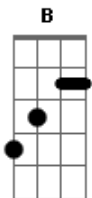

Kiss - New York Groove

Tom: C

Tune Guitar Down 1/2 Step
Intro: (Fig#1)

Play 4 Times.

Verse 1

Many years since I was here.

On the street,I was passing my time away.

To the left and to the right, buildings towering to the sky
and it's

Out of sight In the dead of night

PRE CHORUS

Fig#1 (Played Four Times)

CHORUS

I'm Back Back in the New York Groove

I'm Back Back in the New York Groove A B

I'm Back Back in the New York Groove A B

Back in the New York Groove In the New York Groove

PRECHORUS(Fig#2 Twice)

CHORUS(Same Pattern as 1st Chorus with different chords)

I'm Back Back in the New York Groove F Bb C

I'm Back Back in the New York Groove F Bb C

I'm Back Back in the New York Groove F Bb C

I'm Back Back in the New York Groove

Back in the New York Groove In the New York Groove

REPEAT CHORUS AND FADE

Acordes

© ukulele-chords.com

© ukulele-chords.com

© ukulele-chords.com

© ukulele-chords.com