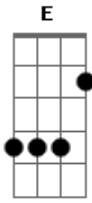

© ukulele-chords.com