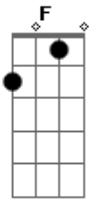

© ukulele-chords.com