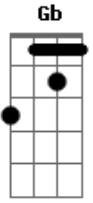

[Rhy. Fig 4]

[Solo over Rhy. Fig 5 (4x)]

[Rhy. Fig 1 w/ Rhy. Fig 2a]

Now I want some love, so give me some

[Rhy. Fig 1 w/ Rhy. Fig 2b]

You know I need some love, so turn me on

[Rhy. Fig 1 w/ Rhy. Fig 2a] (2x)

Things keep on turning 'round, when things should be sittin'
straight

- now turn around

Girl it's not my fault, I guess it's just my fate - you know
me

[Rhy. Fig 1 w/ Rhy. Fig 2a]

'Cos all I want is love, so turn me on - you've got to

[Rhy. Fig 1 w/ Rhy. Fig 2c] (repeat and fade)

And all I need is love, so give me some - just a little

'Cos all I want is love, so turn me on - one more time

All I need is love, so give me some - ooh yeah do it like that

'Cos all I want is love, so turn me on - and on and on

All I need is love... (to fade)

Acordes

© ukulele-chords.com