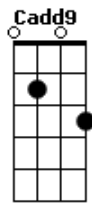

Kiss - Forever

tom:

G

[Primeira Parte]

D2 Cadd9
I gotta tell you what
G D2
I'm feeling inside
Em
I could lie to myself
Cadd9
But it's true
D2 Cadd9
There's no denying when
G D2
I look in your eyes
Em Cadd9
Girl, I'm outta my head over you

[Solo] D2 Cadd9 G D2 Em Cadd9
D2 Cadd9 G D2 Em Cadd9

[Pré-Refrão]

Am7 G
Oh, I see my future
Cadd9 D2
When I look in your eyes
Am7 G
It took your love to make
Cadd9 D2
My heart come alive
Am7 G
'Cause I lived my life
Cadd9 D2
Believing all love is blind
Am7 G
But everything about you
Cadd9 D2
Is telling me this time it's

Until my life is through
G
Girl, I'll be loving
D2 Cadd9

You forever

Acordes

© ukulele-chords.com

© ukulele-chords.com

© ukulele-chords.com

ukulele-chords.com