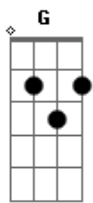

Until my life is through
G
Girl, I'll be loving
D2 Cadd9

You forever

Acordes

© ukulele-chords.com