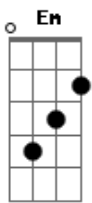

© ukulele-chords.com