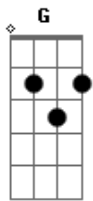

Kiss - Forever

Tom: G
(primeira parte)
(dedilhado)

D C G D
C
I gotta tell you what I'm feelin' inside, I could lie to myself, but it's true

D C G D
C
There's no denying when I look in your eyes, girl I'm out of my head over you

(segunda parte)

Am7 G C D
I lived so long believin' all love is blind
Am7 G C D
But everything about you is tellin' me this time

(refrão)

D G D Em C Am
It's forever, this time I know and there's no doubt in my mind

D C G D G Am G C
Forever, until my life is through, girl I'll be lovin' you forever

(repete a primeira parte)

D C G D
I hear the echo of a promise I made

C
When you're strong you can stand on your own

D C G D
But those words grow distant as I look at your face
C
No, I don't wanna go it alone

(repete segunda parte)

Am7 G C D
I never thought I'd lay my heart on the line
Am7 G C D
But everything about you is tellin' me this time

(repete refrão)

(base do solo 2x - tocar igual a primeira parte) D C G D C

(solo)

(parte 1)

(parte 2)

(parte 3)

(parte 4)

Am7 G C D
Ohh, I see my future when I look in your eyes
Am7 G C D
It took your love to make my heart come alive
Am7 G C D
'Cause I lived my life believin' all love is blind
Am7 G C D
But everything about you is tellin' me this time

(refrão)

Acordes

© ukulele-chords.com