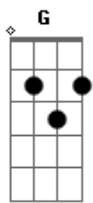

Kiss - Forever

Tom: G
(primeira parte)
(dedilhado)

D C G D
I gotta tell you what I'm feelin' inside, I could lie to myself, but it's true

D C G D
There's no denying when I look in your eyes, girl I'm out of my head over you

(segunda parte)

Am7 G C D
I lived so long believin' all love is blind
Am7 G C D
But everything about you is tellin' me this time

(refrão)

D G D Em C Am
It's forever, this time I know and there's no doubt in my mind

D C G D G Am G C
Forever, until my life is through, girl I'll be lovin' you forever

(repete a primeira parte)

D C G D
I hear the echo of a promise I made

C
When you're strong you can stand on your own

D C G D
But those words grow distant as I look at your face
C
No, I don't wanna go it alone

(repete segunda parte)

Am7 G C D
I never thought I'd lay my heart on the line
Am7 G C D
But everything about you is tellin' me this time

(repete refrão)

(base do solo 2x - tocar igual a primeira parte) D C G D C

(solo)

(parte 1)

(parte 2)

(parte 3)

(parte 4)

Am7 G C D
Ohh, I see my future when I look in your eyes
Am7 G C D
It took your love to make my heart come alive
Am7 G C D
'Cause I lived my life believin' all love is blind
Am7 G C D
But everything about you is tellin' me this time

(refrão)

Acordes

© ukulele-chords.com