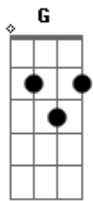

Kiss - Forever

Tom: G
(primeira parte)
(dedilhado)

D C G D
I gotta tell you what I'm feelin' inside, I could lie to myself, but it's true

D C G D
There's no denying when I look in your eyes, girl I'm out of my head over you

(segunda parte)

Am7 G C D
I lived so long believin' all love is blind
Am7 G C D
But everything about you is tellin' me this time

(refrão)

D G D Em C Am
It's forever, this time I know and there's no doubt in my mind

D C G D G Am G C
Forever, until my life is through, girl I'll be lovin' you forever

(repete a primeira parte)

D C G D
I hear the echo of a promise I made

C
When you're strong you can stand on your own

D C G D
But those words grow distant as I look at your face
C
No, I don't wanna go it alone

(repete segunda parte)

Am7 G C D
I never thought I'd lay my heart on the line
Am7 G C D
But everything about you is tellin' me this time

(repete refrão)

(base do solo 2x - tocar igual a primeira parte) D C G D C

(solo)

(parte 1)

(parte 2)

(parte 3)

(parte 4)

Am7 G C D
Ohh, I see my future when I look in your eyes
Am7 G C D
It took your love to make my heart come alive
Am7 G C D
'Cause I lived my life believin' all love is blind
Am7 G C D
But everything about you is tellin' me this time

(refrão)

Acordes

© ukulele-chords.com