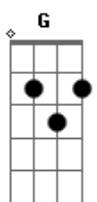

© ukulele-chords.com