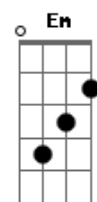

© ukulele-chords.com