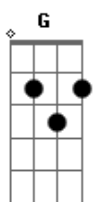

© ukulele-chords.com