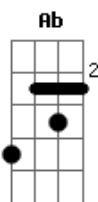

© ukulele-chords.com