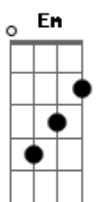

© ukulele-chords.com