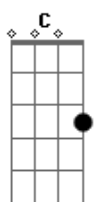

© ukulele-chords.com