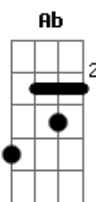

© ukulele-chords.com