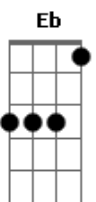

© ukulele-chords.com