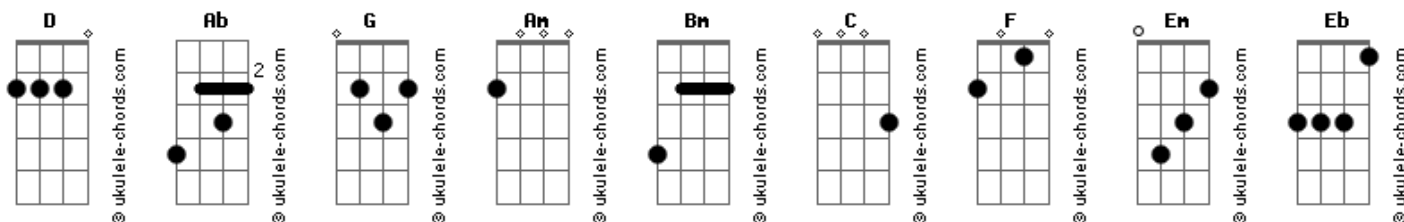

G
I never really wanted
To let you get inside my heart
F C (Passagem 2)
I wanted to believe this would soon be ending
G
I thought it wouldn't matter
Bm
If it all just came apart
F C (Passagem 3)
But, now I realized I was just pretending

Ponte:
Am D (D D D - Passagem 4)
Ooh, baby, I know I hurt you
C D
But you can still believe in me

Refrão:
G (Passagem 1 - Terminada em D)
But everytime I look at you
G
No matter what I'm going through
(Passagem 1 - Terminada em D)

It's easy to see
Em
And everytime I hold you
D G
The things I never told you
(Passagem 1 - Terminada em D) (Passagem 5)
Seem to come easily

'Cause you're everything to me
Eb Bb
It's gonna take a little time to show you
F C
Just what you mean to me, oh yeah

Eb Bb
It seems the more I get to know you
F C D
The more I need to make you see, you're everything
I need, yeah

(Solo)
G C G C G C G C G C
Oooh, I need ya I need ya I need ya I need ya

Ponte:
Am D (D D D - Passagem 4)
Ooh, baby, baby, baby I know I hurt you
Am C D
But you can still believe in me

Refrão:
G (Passagem 1 - Terminada em D)
But everytime I look at you
G
No matter what I'm going through
(Passagem 1 - terminada em D)
It's easy to see
Em
And everytime I hold you
D G
The things I never told you
(Passagem 1 - Terminada em D) (Passagem 5)
Seem to come easily

'Cause you're everything to me (Passagem 1 - Terminada em D)
You're everything to me [Passagem 1 - Terminada em D)
You're everything to me [Passagem 1 - Terminada em G)

Passagem 1:

Passagem 2:

Passagem 3:

Passagem 4:

Passagem 5:

Acordes