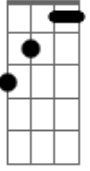

Bb

© ukulele-chords.com