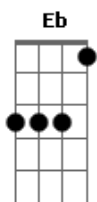

© ukulele-chords.com