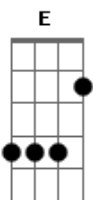

Kiss - Escape From The Island

Tom: **A**

Key:

- / = slide up
- \ = slide down
- b = bend (whole step)
- b = bend (1/2 step)
- b = bend (1 1/2 steps)
- pb = pre-bend
- r = release-bend
- t = tap with righthand finger
- h = hammer-on
- p = pull-off
- ~ = Vibrato
- = Natural Harmonic
- #(#) = Trill
- = Artificial Harmonic
- x = Dead notes (no pitch)
- P.M. = Palm mute (- -> underneath indicates which notes)
- (\) = Dive w\bar
- (/) = Release w\bar
- Tp = Tap w\plectrum

Rhythm Fig. 1

< - 2x - >

Pick scrape

Rhythm Fig. 2

End 1

End 2

Rhythm Fig. 3

End 1

End 2

Rhythm Fig. 4

Rhythm Fig. 5

Rhythm Fig. 6

Rhythm Fig. 7

Acordes

© ukulele-chords.com

© ukulele-chords.com

© ukulele-chords.com

End 1

End 2

Pick scrape

Rhythm Fig. 8

Rhythm Fig. 9

Rhythm Fig. 10

Rhythm Fig. 11