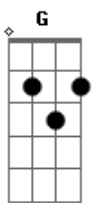

Kiss - Danger

Tom: **D**

Key:

- / = slide up
- \ = slide down
- b = bend (whole step)
- b = bend (1/2 step)
- b = bend (1 1/2 steps)
- pb = pre-bend
- r = release-bend
- t = tap with righthand finger
- h = hammer-on
- p = pull-off
- ~ = Vibrato
- = Natural Harmonic
- #(#) = Trill
- = Artificial Harmonic
- x = Dead notes (no pitch)
- P.M. = Palm mute (- -> underneath indicates which notes)
- (\) = Dive w\bar
- (/) = Release w\bar
- Tp = Tap w\plectrum

D	-----12p11----11h12h14-----14-----			[Rhy. Fig 5 w/ End 1, Riff 2 and Riff 3]
---				Under the gun I'll be the one
A	-----14-----			Walking the edge of the knife
---				Taking the best, leaving the rest
E	-----			I'm gonna run for my life

A	-----			[Rhy. Fig 8]
---				Danger, danger
E	-----			Danger, danger
---				Danger, danger

Acordes

© ukulele-chords.com

© ukulele-chords.com

© ukulele-chords.com

© ukulele-chords.com

© ukulele-chords.com