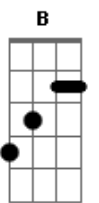

Kiss - Danger

Tom: **D**

Key:

- / = slide up
- \ = slide down
- b = bend (whole step)
- b = bend (1/2 step)
- b = bend (1 1/2 steps)
- pb = pre-bend
- r = release-bend
- t = tap with righthand finger
- h = hammer-on
- p = pull-off
- ~ = Vibrato
- = Natural Harmonic
- #(#) = Trill
- = Artificial Harmonic
- x = Dead notes (no pitch)
- P.M. = Palm mute (- -> underneath indicates which notes)
- (\) = Dive w\bar
- (/) = Release w\bar
- Tp = Tap w\plectrum

D	-----12p11----11h12h14-----14-----			[Rhy. Fig 5 w/ End 1, Riff 2 and Riff 3]
---				Under the gun I'll be the one
A	-----14-----			Walking the edge of the knife
---				Taking the best, leaving the rest
E	-----			I'm gonna run for my life

A	-----			[Rhy. Fig 8]
---				Danger, danger
E	-----			Danger, danger
---				Danger, danger

Acordes

© ukulele-chords.com

© ukulele-chords.com

© ukulele-chords.com

© ukulele-chords.com

© ukulele-chords.com