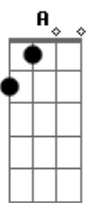

Kiss - Danger

Tom: **D**

Key:

- / = slide up
- \ = slide down
- b = bend (whole step)
- b = bend (1/2 step)
- b = bend (1 1/2 steps)
- pb = pre-bend
- r = release-bend
- t = tap with righthand finger
- h = hammer-on
- p = pull-off
- ~ = Vibrato
- = Natural Harmonic
- #(#) = Trill
- = Artificial Harmonic
- x = Dead notes (no pitch)
- P.M. = Palm mute (- -> underneath indicates which notes)
- (\) = Dive w\bar
- (/) = Release w\bar
- Tp = Tap w\plectrum

D	-----12p11----11h12h14-----14-----			[Rhy. Fig 5 w/ End 1, Riff 2 and Riff 3]
---				Under the gun I'll be the one
A	-----14-----			Walking the edge of the knife
---				Taking the best, leaving the rest
E	-----			I'm gonna run for my life

A	-----			[Rhy. Fig 8]
---				Danger, danger
E	-----			Danger, danger
---				Danger, danger

Acordes

© ukulele-chords.com

© ukulele-chords.com

© ukulele-chords.com

© ukulele-chords.com

© ukulele-chords.com