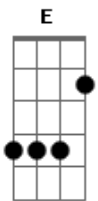

© ukulele-chords.com