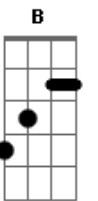

© ukulele-chords.com