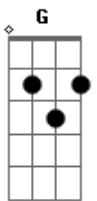

© ukulele-chords.com