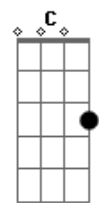

© ukulele-chords.com