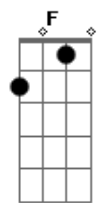

© ukulele-chords.com