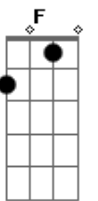

© ukulele-chords.com