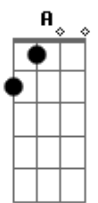

© ukulele-chords.com