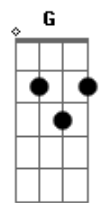

© ukulele-chords.com