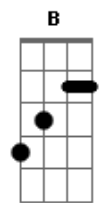

© ukulele-chords.com