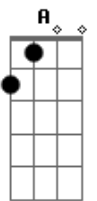

© ukulele-chords.com