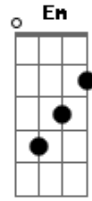

© ukulele-chords.com