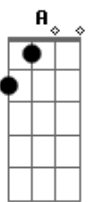

F G Am C D C G Am G F
 Whoo, black diamond
 F G Am F G

Whoo, black diamond

[Solo] A F G
 A F G
 A F G
 A F G
 A F G
 A F G
 A F G
 A F G

Am
 Out on the streets for a living
 Picture's only begun
 Am
 Your day is sorrow and madness
 Got you under their thumb

F G Am C D C G Am G F
 Whoo, black diamond, yeah
 F G Am C D C G F Am
 Whoo, black diamond

[Solo] Am Em A Am

Acordes

© ukulele-chords.com

© ukulele-chords.com

© ukulele-chords.com

© ukulele-chords.com

© ukulele-chords.com