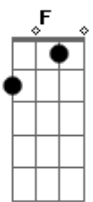

Kiss - Black diamond

Tom: C

Out on the streets for a living
 Picture's only begun
 Got you under their thumb

F G Am C D C G Am G F
 Whoo, black diamond
 F G Am F G
 Whoo, black diamond

Am
 Darkness will fall on the city
 It seems to follow you too
 Am
 And though you don't ask for pity
 There's nothin' that you can do

F G Am C D C G Am G F
 Whoo, black diamond
 F G Am F G

Whoo, black diamond

[Solo] A F G
 A F G
 A F G
 A F G
 A F G
 A F G
 A F G
 A F G

Am
 Out on the streets for a living
 Picture's only begun
 Am
 Your day is sorrow and madness
 Got you under their thumb

F G Am C D C G Am G F
 Whoo, black diamond, yeah
 F G Am C D C G F Am
 Whoo, black diamond

[Solo] Am Em A Am

Acordes

© ukulele-chords.com

© ukulele-chords.com

© ukulele-chords.com

© ukulele-chords.com

© ukulele-chords.com