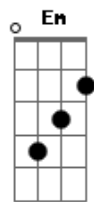

© ukulele-chords.com