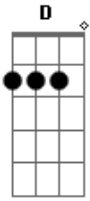

Kiss - Black diamond

Tom: C

Out on the streets for a living
 Picture's only begun
 Got you under their thumb

F G Am C D C G Am G F
 Whoo, black diamond
 F G Am F G
 Whoo, black diamond

Am
 Darkness will fall on the city
 It seems to follow you too
 Am
 And though you don't ask for pity
 There's nothin' that you can do

F G Am C D C G Am G F
 Whoo, black diamond
 F G Am F G

Whoo, black diamond

[Solo] A F G
 A F G
 A F G
 A F G
 A F G
 A F G
 A F G

Am
 Out on the streets for a living
 Picture's only begun
 Am
 Your day is sorrow and madness
 Got you under their thumb

F G Am C D C G Am G F
 Whoo, black diamond, yeah
 F G Am C D C G F Am
 Whoo, black diamond

[Solo] Am Em A Am

Acordes

© ukulele-chords.com

© ukulele-chords.com

© ukulele-chords.com

© ukulele-chords.com

© ukulele-chords.com