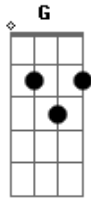

Kiss - Black diamond

Tom: C

Out on the streets for a living
 Picture's only begun
 Got you under their thumb

F G Am C D C G Am G F
 Whoo, black diamond
 F G Am F G
 Whoo, black diamond

Am
 Darkness will fall on the city
 It seems to follow you too
 Am
 And though you don't ask for pity
 There's nothin' that you can do

F G Am C D C G Am G F
 Whoo, black diamond
 F G Am F G

Whoo, black diamond

[Solo] A F G
 A F G
 A F G
 A F G
 A F G
 A F G
 A F G

Am
 Out on the streets for a living
 Picture's only begun
 Am
 Your day is sorrow and madness
 Got you under their thumb

F G Am C D C G Am G F
 Whoo, black diamond, yeah
 F G Am C D C G F Am
 Whoo, black diamond

[Solo] Am Em A Am

Acordes

© ukulele-chords.com

© ukulele-chords.com

© ukulele-chords.com

© ukulele-chords.com

© ukulele-chords.com