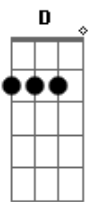

Kiss - Black diamond

Tom: C

Out on the streets for a living
 Picture's only begun
 Got you under their thumb

F G Am C D C G Am G F
 Whoo, black diamond
 F G Am F G
 Whoo, black diamond

Am
 Darkness will fall on the city
 It seems to follow you too
 Am
 And though you don't ask for pity
 There's nothin' that you can do

F G Am C D C G Am G F
 Whoo, black diamond
 F G Am F G

Whoo, black diamond

[Solo] A F G
 A F G
 A F G
 A F G
 A F G
 A F G
 A F G
 A F G

Am
 Out on the streets for a living
 Picture's only begun
 Am
 Your day is sorrow and madness
 Got you under their thumb

F G Am C D C G Am G F
 Whoo, black diamond, yeah
 F G Am C D C G F Am
 Whoo, black diamond

[Solo] Am Em A Am

Acordes

© ukulele-chords.com

© ukulele-chords.com

© ukulele-chords.com

© ukulele-chords.com

© ukulele-chords.com