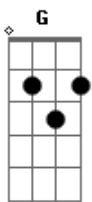

Kiss - Black diamond

Tom: C

Out on the streets for a living
 Picture's only begun
 Got you under their thumb

F G Am C D C G Am G F
 Whoo, black diamond
 F G Am F G
 Whoo, black diamond

Am
 Darkness will fall on the city
 It seems to follow you too
 Am
 And though you don't ask for pity
 There's nothin' that you can do

F G Am C D C G Am G F
 Whoo, black diamond
 F G Am F G

Whoo, black diamond

[Solo] A F G
 A F G
 A F G
 A F G
 A F G
 A F G
 A F G
 A F G

Am
 Out on the streets for a living
 Picture's only begun
 Am
 Your day is sorrow and madness
 Got you under their thumb

F G Am C D C G Am G F
 Whoo, black diamond, yeah
 F G Am C D C G F Am
 Whoo, black diamond

[Solo] Am Em A Am

Acordes

© ukulele-chords.com

© ukulele-chords.com

© ukulele-chords.com

© ukulele-chords.com

© ukulele-chords.com