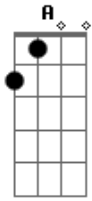

Kiss - Black diamond

Tom: C

Out on the streets for a living
 Picture's only begun
 Got you under their thumb

F G Am C D C G Am G F
 Whoo, black diamond
 F G Am F G
 Whoo, black diamond

Am
 Darkness will fall on the city
 It seems to follow you too
 Am
 And though you don't ask for pity
 There's nothin' that you can do

F G Am C D C G Am G F
 Whoo, black diamond
 F G Am F G

Whoo, black diamond

[Solo] A F G
 A F G
 A F G
 A F G
 A F G
 A F G
 A F G

Am
 Out on the streets for a living
 Picture's only begun
 Am
 Your day is sorrow and madness
 Got you under their thumb

F G Am C D C G Am G F
 Whoo, black diamond, yeah
 F G Am C D C G F Am
 Whoo, black diamond

[Solo] Am Em A Am

Acordes

© ukulele-chords.com

© ukulele-chords.com

© ukulele-chords.com

© ukulele-chords.com

© ukulele-chords.com