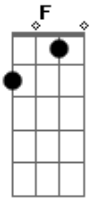

Kiss - Black diamond

Tom: C

Out on the streets for a living
 Picture's only begun
 Got you under their thumb

F G Am C D C G Am G F
 Whoo, black diamond
 F G Am F G
 Whoo, black diamond

Am
 Darkness will fall on the city
 It seems to follow you too
 Am
 And though you don't ask for pity
 There's nothin' that you can do

F G Am C D C G Am G F
 Whoo, black diamond
 F G Am F G

Whoo, black diamond

[Solo] A F G
 A F G
 A F G
 A F G
 A F G
 A F G
 A F G

Am
 Out on the streets for a living
 Picture's only begun
 Am
 Your day is sorrow and madness
 Got you under their thumb

F G Am C D C G Am G F
 Whoo, black diamond, yeah
 F G Am C D C G F Am
 Whoo, black diamond

[Solo] Am Em A Am

Acordes

© ukulele-chords.com

© ukulele-chords.com

© ukulele-chords.com

© ukulele-chords.com

© ukulele-chords.com