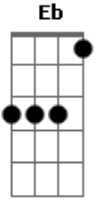

© ukulele-chords.com