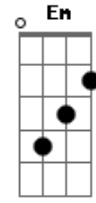

© ukulele-chords.com