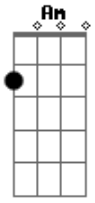

© ukulele-chords.com