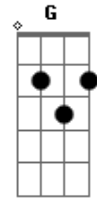

© ukulele-chords.com