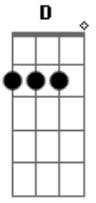

© ukulele-chords.com