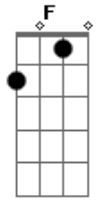

© ukulele-chords.com