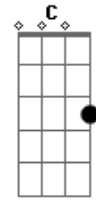

© ukulele-chords.com