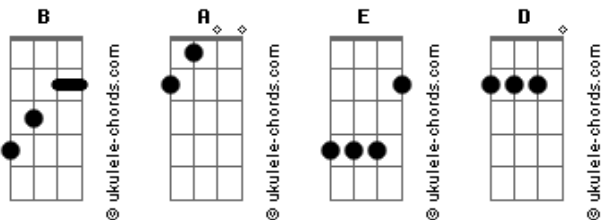

Kiss - 2000 man

Tom: B
Intro: A E A - A E A - D A D A - D A E

A
Well, my name it is a number
E A
It's on a piece of plastic film
A
And I've been growin' funny flowers
E A
Outside on my little window sill
D A D A
And don't you know I'm a 2,000 man
D A E
And my kids, they just don't understand me at all

A
You know, my wife still respects me
E A
Even though I really misuse her
A
I am having an affair
E A
With the Random computer

D A D A
But don't you know I'm a 2,000 man
D A E
And my kids, they just don't understand me at all

A D A E D A
Oh daddy, proud of your planet
A D A E D A
Oh mommy, proud of your sun
A D A E D A
Oh daddy, proud of your planet
A D A E D A
Oh mommy. proud of your sun

D
Oh daddy, your brain's still flashin'
B
Like they did when you were young
A D D A
Or did they come down crashin'
E B E
Seeing all the things you'd done
E B E
Spacin' out and havin' fun

A D A E D A
Oh daddy, proud of your planet
A D A E D A
Oh mommy, proud of your sun
A D A E D A
Oh daddy, proud of your planet
A D A E D A
Oh mommy. proud of your sun

Acordes

E (ride) [Before Solo]
Solo 1(Rhythm Under Solo A - E - D)

D
Oh daddy, your brain's still flashin'
B
Like they did when you were young
A D D A
Or did they come down crashin'
E B E
Seeing all the things you'd done
E B E
Spacin' out and havin' fun

D A D A
And don't you know I'm a 2,000 man
D A E
And my kids, they just don't understand me at all

D A D A
And don't you know I'm a 2,000 man
D A E
And my kids, they just don't understand me at all

E (As Per Recording)

D E D A D A
And don't you know I'm a 2,000 man
D A E
And my kids, they just don't understand me at all

D E D A D A
And don't you know I'm a 2,000 man
D A E
And my kids, they just don't understand me at all

Solo 2 (Rhythm Under Solo - A - D - E -D)

A D A (Before End)

D A D A
I'm a 2,000 man,
D A D A
I'm a 2,000 man
D A D A
I'm a 2,000 man,
D A A
I'm a 2,000 man, yeah, 2,000

Solo 1.

Solo 2.