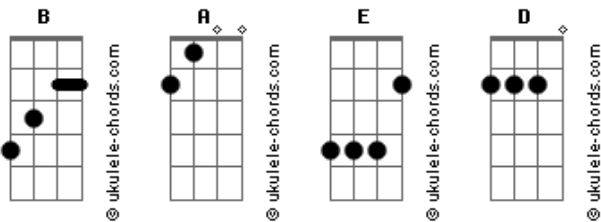

# Kiss - 2000 man

Tom: B  
Intro: A E A - A E A - D A D A - D A E

A  
Well, my name it is a number  
E A  
It's on a piece of plastic film  
A  
And I've been growin' funny flowers  
E A  
Outside on my little window sill  
D A D A  
And don't you know I'm a 2,000 man  
D A E  
And my kids, they just don't understand me at all

A  
You know, my wife still respects me  
E A  
Even though I really misuse her  
A  
I am having an affair  
E A  
With the Random computer

D A D A  
But don't you know I'm a 2,000 man  
D A E  
And my kids, they just don't understand me at all

A D A E D A  
Oh daddy, proud of your planet  
A D A E D A  
Oh mommy, proud of your sun  
A D A E D A  
Oh daddy, proud of your planet  
A D A E D A  
Oh mommy. proud of your sun

D  
Oh daddy, your brain's still flashin'  
B  
Like they did when you were young  
A D D A  
Or did they come down crashin'  
E B E  
Seeing all the things you'd done  
E B E  
Spacin' out and havin' fun

## Acordes

E (ride) [Before Solo]  
Solo 1(Rhythm Under Solo A - E - D )

D  
Oh daddy, your brain's still flashin'  
B  
Like they did when you were young  
A D D A  
Or did they come down crashin'  
E B E  
Seeing all the things you'd done  
E B E  
Spacin' out and havin' fun