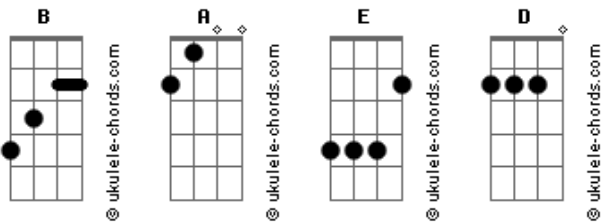

Kiss - 2000 man

Tom: B
Intro: A E A - A E A - D A D A - D A E

A
Well, my name it is a number
E A
It's on a piece of plastic film
A
And I've been growin' funny flowers
E A
Outside on my little window sill
D A D A
And don't you know I'm a 2,000 man
D A E
And my kids, they just don't understand me at all

A
You know, my wife still respects me
E A
Even though I really misuse her
A
I am having an affair
E A
With the Random computer

D A D A
But don't you know I'm a 2,000 man
D A E
And my kids, they just don't understand me at all

A D A E D A
Oh daddy, proud of your planet
A D A E D A
Oh mommy, proud of your sun
A D A E D A
Oh daddy, proud of your planet
A D A E D A
Oh mommy. proud of your sun

D
Oh daddy, your brain's still flashin'
B
Like they did when you were young
A D D A
Or did they come down crashin'
E B E
Seeing all the things you'd done
E B E
Spacin' out and havin' fun

A D A E D A
Oh daddy, proud of your planet
A D A E D A
Oh mommy, proud of your sun
A D A E D A
Oh daddy, proud of your planet
A D A E D A
Oh mommy. proud of your sun

Acordes

E (ride) [Before Solo]
Solo 1(Rhythm Under Solo A - E - D)

D
Oh daddy, your brain's still flashin'
B
Like they did when you were young
A D D A
Or did they come down crashin'
E B E
Seeing all the things you'd done
E B E
Spacin' out and havin' fun

D A D A
And don't you know I'm a 2,000 man
D A E
And my kids, they just don't understand me at all

D A D A
And don't you know I'm a 2,000 man
D A E
And my kids, they just don't understand me at all

E (As Per Recording)

D E D A D A
And don't you know I'm a 2,000 man
D A E
And my kids, they just don't understand me at all

D E D A D A
And don't you know I'm a 2,000 man
D A E
And my kids, they just don't understand me at all

Solo 2 (Rhythm Under Solo - A - D - E -D)

A D A (Before End)

D A D A
I'm a 2,000 man,
D A D A
I'm a 2,000 man
D A D A
I'm a 2,000 man,
D A A
I'm a 2,000 man, yeah, 2,000

Solo 1.

Solo 2.