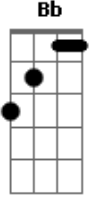

[Rhythm Fig. 2b w/Rhythm Fig. 2b w/Riff 1]
I'm sorry to have taken so long
It must have been a bitch while I was gone
All this time you put up a fear
For a hundred thousand years

[Rhythm Fig.4 w/ Riff 3]
And baby won't you let me
I think I'm goin' out of my head

I'm just about to, ooh yeah, ha

[Solo w/ Rhythm Fig. 5]

[Interlude with Rhythm Fig. 5a at end]
I'm sorry to have taken so long
It must have been a bitch while I was gone
You mind if I sit down for a while, would you babe
You'll reacquaint yourself with my style

[Outro w/ Rhythm Fig. 6]

Acordes

© ukulele-chords.com