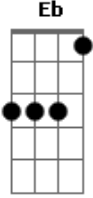

© ukulele-chords.com