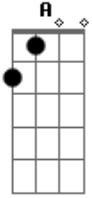

© ukulele-chords.com