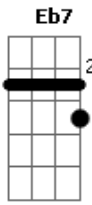

© ukulele-chords.com