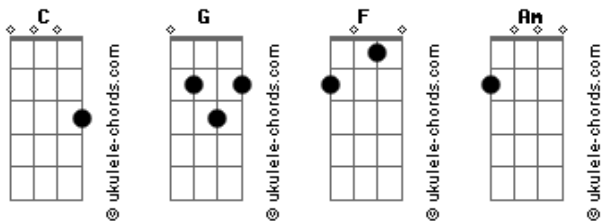

Kings Of Leon - When You See Yourself, Are You Far Away?

tom:

Intro: C
C
This space in time, this hated breath
C G
I've seen your kind at your very best
C
This long goodbye is overdue
G C
You never came where I called on you

(C)

C
The bastard wind is on your back
C G
The rabid dog has caught your track
C
The golden age of old advice
G C
Don't give no cause or alibi

G F
One more night, one more night, will you stay here?
G F
One more night, one more night we'll be safe, dear
G
One more night, one more night
G F
On? more night, one more night, will you stay h?re?
F C
One more night, will you stay here?

(C)

C
We've crystalized it's dawned on you
C G
You have the face of someone new
C
The pleasures of this life I'm told
G C
Will spit you out in the middle of the road
G C
A scenic place the sky grows cold

Acordes

(C)

G F
One more night, one more night, will you stay here?
G F
One more night, one more night we'll be safe, dear
G
One more night, one more night
G F
One more night, one more night, will you stay here?
F C
One more night, will you stay here?
G F
One more night, one more night, will you stay here?
G F
One more night, one more night, will you stay here?
F C
One more night, will you stay here?

(C)

Am
Ooh
C
When you see yourself, are you far away?
C
Is it night or day?
Am
Ooh
C
When it comes to you if you reach the moon
C
Can I be there too?

Am
Ooh
C
When you see yourself, are you far away?
C
Is it night or day?

Am
Ooh
C
When it comes to you if you reach the moon
C
Can I be there too?