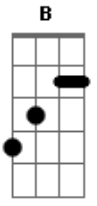

Kings Of Leon - Trani

Tom: A
Intro: | 1 & 2 & | | 1 & 2 & 3 & 4 & | 1 & 2 & 3 & 4 & |

[Solo] | E A | Dbm |
| E A | Dbm |
| E A | Dbm |

A | | A | | E B | A Dbm B

[Middle 8] Ab
God's the only call,
A
And now the priest's,
Ab
Finger's in the dirt,
B
And he's a, Spittin' out his teeth, Spittin' out!

[Verse 1] E Dirty belly of a secret town, B A
yA Cheap trick hookers are hangin' out at "The Barn" [Bridge] E A
at the greyhound station, Said Paw, she don't get off, Dbm
And the bare-chested boys are goin' down, B A
On everything that their mamma believed, Dbm B A E
Pack of smokes and little bump of cocai-i-ne, B A
Help you feel not so strange. Dbm B

[Bridge] A E A
Said oh Paw, she don't get off, Dbm
Unless somebody's standing near her, A E A
And she'll shine, once a, she's crossed the line, Dbm
Hands all tied to a chair.

[Chorus] A E A
sound, Oscillating on the ground, blowin' white noise
Dbm B A
sound, Oscillating on the ground, blowin' white noise

[SOLO]

[MIDDLE 8] - NOTHING PLAYED

[BRIDGE] - ACOUSTIC PLAYS STATED CHORDS

[OUTRO] @ [04:12] - [REPEAT TO END OF SONG AND FINISH ON 1 STRUM OF]-----|

Acordes

© ukulele-chords.com

© ukulele-chords.com

© ukulele-chords.com