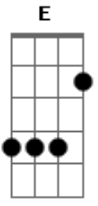

[Verse 1] E Dirty belly of a secret town, B A
yA Cheap trick hookers are hangin' out at "The Barn" [Bridge] E A
at the greyhound station, Said Paw, she don't get off, Dbm
And the bare-chested boys are goin' down, B A
On everything that their mamma believed, Dbm B A E
Pack of smokes and little bump of cocai-i-ne, B A
Help you feel not so strange. Dbm B

[Bridge] A E A
Said oh Paw, she don't get off, Dbm
Unless somebody's standing near her, A E A
And she'll shine, once a, she's crossed the line, Dbm
Hands all tied to a chair.

[Chorus] A E A
sound, Oscillating on the ground, blowin' white noise
Dbm B A
sound, Oscillating on the ground, blowin' white noise

[Middle 8] Ab
God's the only call,
A
And now the priest's,
Ab
Finger's in the dirt,
B
Spittin' out his teeth, Spittin' out his teeth.

[OUTRO] x8
[VERSE 1] - NOTHING PLAYED
[BRIDGE] X2
[CHORUS]
[LINK] - ACOUSTIC PLAYS SAME AS RHYTHM
[VERSE 2] - NOTHING PLAYED
[BRIDGE] X2
[CHORUS]
[MIDDLE 8] - NOTHING PLAYED

[SOLO]

[MIDDLE 8] - NOTHING PLAYED

[BRIDGE] - ACOUSTIC PLAYS STATED CHORDS

[OUTRO] @ [04:12] - [REPEAT TO END OF SONG AND FINISH ON 1 STRUM OF]-----|

Acordes

© ukulele-chords.com

© ukulele-chords.com

© ukulele-chords.com