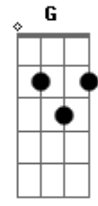

© ukulele-chords.com