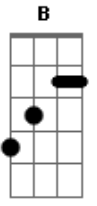

[SOLO]

[MIDDLE 8] - NOTHING PLAYED

[BRIDGE] - ACOUSTIC PLAYS STATED CHORDS

[OUTRO] @ [04:12] - [REPEAT TO END OF SONG AND FINISH ON 1 STRUM OF]-----|

Acordes

© ukulele-chords.com

© ukulele-chords.com

© ukulele-chords.com

© ukulele-chords.com

© ukulele-chords.com

© ukulele-chords.com

© ukulele-chords.com

© ukulele-chords.com

© ukulele-chords.com