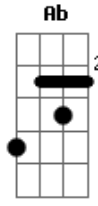

© ukulele-chords.com