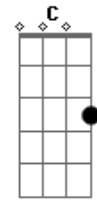

© ukulele-chords.com