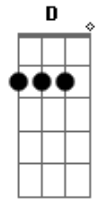

© ukulele-chords.com