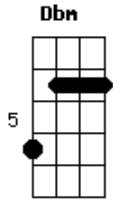

[Verse 1] E Dirty belly of a secret town, B A
yA Cheap trick hookers are hangin' out at "The Barn" [Bridge] E A
at the greyhound station, Said Paw, she don't get off, Dbm
And the bare-chested boys are goin' down, B A
On everything that their mamma believed, Dbm B A E
Pack of smokes and little bump of cocai-i-ne, B A
Help you feel not so strange. Dbm B

[Bridge] A E A
Said oh Paw, she don't get off, Dbm
Unless somebody's standing near her, A E A
And she'll shine, once a, she's crossed the line, Dbm
Hands all tied to a chair.

[Chorus] A E A
sound, Oscillating on the ground, blowin' white noise
Dbm B A
sound, Oscillating on the ground, blowin' white noise

[Middle 8] Ab
God's the only call,
A
And now the priest's,
Ab
Finger's in the dirt,
B
Spittin' out his teeth, Spittin' out his teeth.

[OUTRO] x8
[VERSE 1] - NOTHING PLAYED
[BRIDGE] X2
[CHORUS]
[LINK] - ACOUSTIC PLAYS SAME AS RHYTHM
[VERSE 2] - NOTHING PLAYED
[BRIDGE] X2
[CHORUS]
[MIDDLE 8] - NOTHING PLAYED

[SOLO]

[MIDDLE 8] - NOTHING PLAYED

[BRIDGE] - ACOUSTIC PLAYS STATED CHORDS

[OUTRO] @ [04:12] - [REPEAT TO END OF SONG AND FINISH ON 1 STRUM OF]-----|

Acordes

© ukulele-chords.com

© ukulele-chords.com

© ukulele-chords.com