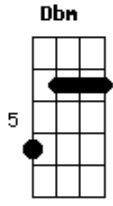

© ukulele-chords.com

© ukulele-chords.com