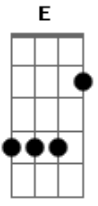

© ukulele-chords.com