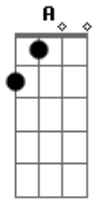

[SOLO]

[MIDDLE 8] - NOTHING PLAYED

[BRIDGE] - ACOUSTIC PLAYS STATED CHORDS

[OUTRO] @ [04:12] - [REPEAT TO END OF SONG AND FINISH ON 1 STRUM OF]-----|

Acordes

© ukulele-chords.com