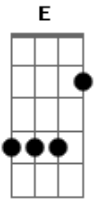

[SOLO]

[MIDDLE 8] - NOTHING PLAYED

[BRIDGE] - ACOUSTIC PLAYS STATED CHORDS

[OUTRO] @ [04:12] - [REPEAT TO END OF SONG AND FINISH ON 1 STRUM OF]-----|

Acordes

© ukulele-chords.com

© ukulele-chords.com

© ukulele-chords.com