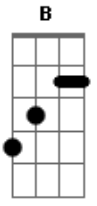

[SOLO]

[MIDDLE 8] - NOTHING PLAYED

[BRIDGE] - ACOUSTIC PLAYS STATED CHORDS

[OUTRO] @ [04:12] - [REPEAT TO END OF SONG AND FINISH ON 1 STRUM OF]-----|

Acordes

© ukulele-chords.com

© ukulele-chords.com

© ukulele-chords.com