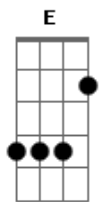

Kings Of Leon - Tonight

Tom: E

(com acordes na forma de
Capostrate na 4ª casa
Intro: 2x: C Am G F G

^C
Tonight, somebody's lover
^{Am}
Is gonna pay for his sin
^G ^F ^G
It's coming on, it's coming on
^C
I don't know, just what is leading me
^{Am}
Or if time is on my side
^G ^F ^G
It's coming on, it's coming on

^C
I don't know why I keep acting this way
^{Am}
Everybody knows it's strange
^C
Give me something along the way
^F ^G
Something along the way

(C Am G F G)

^C
When I see lights on Broadway
^{Am}
I know it's gonna be a long night
^G ^F ^G
It's coming on, It's coming on

^C
I don't know why I keep acting this way
^{Am}
Everybody knows it's strange
^C
Give me something along the way

C)

^F ^G
Something along the way
^C
A hole in my head, I can't fill it all
^{Am}
Neon lights my way
^C
Give me something along the way
^F ^G
Give me something along the way
(Dm F C Am) 8x
^{Dm} ^F ^C ^{Am}
Tonight, I'm gonna leave my body
^{Dm} ^F ^C ^{Am}
Tonight, I'm gonna leave my body
^C ^{Am}
Tonight, somebody's lover is gonna pay for his sin
^G ^F ^G
It's coming out, It's coming out
^C
I don't know why I keep acting this way
^{Am}
Everybody knows it's strange
^C
Give me something along the way
^F ^G
Something along the way
^C
A hole in my head, I can't fill it all
^{Am}
Neon lights my way
^C
Give me something along the way
^F ^G
Give me something along the way
^C ^{Am}
Tonight, I'm gonna leave my body
^C ^F ^G ^C
Tonight, I'm gonna leave my body

Acordes

© ukulele-chords.com