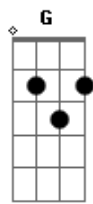

© ukulele-chords.com