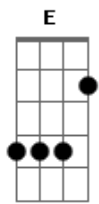

Kings Of Leon - Tonight

Tom: E

(com acordes na forma de
Capostrate na 4ª casa
Intro: 2x: C Am G F G

^C
Tonight, somebody's lover
^{Am}
Is gonna pay for his sin
^G ^F ^G
It's coming on, it's coming on
^C
I don't know, just what is leading me
^{Am}
Or if time is on my side
^G ^F ^G
It's coming on, it's coming on

^C
I don't know why I keep acting this way
^{Am}
Everybody knows it's strange
^C
Give me something along the way
^F ^G
Something along the way

(C Am G F G)

^C
When I see lights on Broadway
^{Am}
I know it's gonna be a long night
^G ^F ^G
It's coming on, It's coming on

^C
I don't know why I keep acting this way
^{Am}
Everybody knows it's strange
^C
Give me something along the way

C)

^F ^G
Something along the way
^C
A hole in my head, I can't fill it all
^{Am}
Neon lights my way
^C
Give me something along the way
^F ^G
Give me something along the way
(Dm F C Am) 8x
^{Dm} ^F ^C ^{Am}
Tonight, I'm gonna leave my body
^{Dm} ^F ^C ^{Am}
Tonight, I'm gonna leave my body
^C ^{Am}
Tonight, somebody's lover is gonna pay for his sin
^G ^F ^G
It's coming out, It's coming out
^C
I don't know why I keep acting this way
^{Am}
Everybody knows it's strange
^C
Give me something along the way
^F ^G
Something along the way
^C
A hole in my head, I can't fill it all
^{Am}
Neon lights my way
^C
Give me something along the way
^F ^G
Give me something along the way
^C ^{Am}
Tonight, I'm gonna leave my body
^C ^F ^G ^C
Tonight, I'm gonna leave my body

Acordes

© ukulele-chords.com