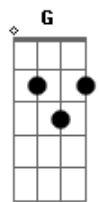

© ukulele-chords.com