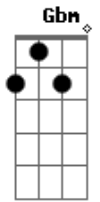

© ukulele-chords.com