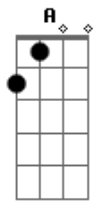

Kings Of Leon - The Face

Tom: A

Intro: A Gbm D Dbm

A Gbm
Beneath the dance hall lights,
D

You seem a girl so sound,

Dbm
Lights up the ground.

A Gbm
If you give up New York,

D
I'll give you Tennessee,

Dbm
The only place to be.

A Gbm
The cowboy's burning eyes,

D
Don't like the sight of me,

Dbm
Just straight enough to breathe.

A Gbm
I like your point of view,

D
So don't you shy away,

Dbm A
Ride out the wave.

Gbm D

Ride out the wave.

Dbm A

Ride out the wave.

Gbm D Dbm

Ride out the wave.

Ponte: Gbm E Gbm Abm

A Gbm D

Ride out the wave.

Dbm

Ride out the wave.

A Gbm

You had me holding on

D
Another time and place.

Dbm

Ride out the wave.

A Gbm

Carry yourself away

D

The one and only face,

Dbm

Ride out the wave.

Ride out the wave.

Ride out the wave.

Acordes

© ukulele-chords.com