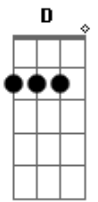

Kings Of Leon - The Face

Tom: A

Intro: A Gbm D Dbm

A Gbm
Beneath the dance hall lights,
D

You seem a girl so sound,

Dbm
Lights up the ground.

A Gbm
If you give up New York,

D
I'll give you Tennessee,

Dbm
The only place to be.

A Gbm
The cowboy's burning eyes,

D
Don't like the sight of me,

Dbm
Just straight enough to breathe.

A Gbm
I like your point of view,

D
So don't you shy away,

Dbm A
Ride out the wave.

Gbm D

Ride out the wave.

Dbm A

Ride out the wave.

Gbm D Dbm

Ride out the wave.

Ponte: Gbm E Gbm Abm

A Gbm D

Ride out the wave.

Dbm

Ride out the wave.

A Gbm

You had me holding on

D
Another time and place.

Dbm

Ride out the wave.

A Gbm

Carry yourself away

D

The one and only face,

Dbm

Ride out the wave.

Ride out the wave.

Ride out the wave.

Acordes

© ukulele-chords.com

© ukulele-chords.com

© ukulele-chords.com

© ukulele-chords.com

© ukulele-chords.com

© ukulele-chords.com