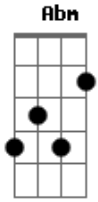

© ukulele-chords.com