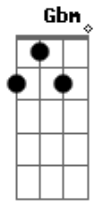

© ukulele-chords.com

© ukulele-chords.com