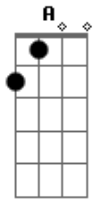

Kings Of Leon - The Face

Tom: A
Intro: A Gbm D Dbm

A Gbm
Beneath the dance hall lights,
D

You seem a girl so sound,
Dbm
Lights up the ground.

A Gbm
If you give up New York,
D

I'll give you Tennessee,
Dbm
The only place to be.

A Gbm
The cowboy's burning eyes,
D

Don't like the sight of me,
Dbm
Just straight enough to breathe.

A Gbm
I like your point of view,
D

So don't you shy away,
Dbm A
Ride out the wave.

Gbm D

Ride out the wave.
Dbm A
Ride out the wave.
Gbm D Dbm
Ride out the wave.

Ponte: Gbm E Gbm Abm

A
Gbm D
Ride out the wave.
Dbm
Ride out the wave.

A Gbm
You had me holding on
D

Another time and place.
Dbm
Ride out the wave.

A Gbm
Carry yourself away
D

The one and only face,
Dbm
Ride out the wave.

Ride out the wave.

Ride out the wave.

Acordes

© ukulele-chords.com