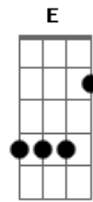

© ukulele-chords.com