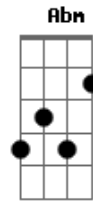

© ukulele-chords.com