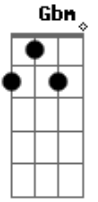

© ukulele-chords.com