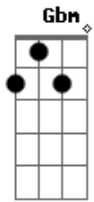

© ukulele-chords.com