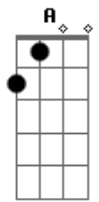

Kings Of Leon - The Face

Tom: A
Intro: A Gbm D Dbm

A Gbm
Beneath the dance hall lights,
D

You seem a girl so sound,
Dbm
Lights up the ground.

A Gbm
If you give up New York,
D

I'll give you Tennessee,
Dbm
The only place to be.

A Gbm
The cowboy's burning eyes,
D

Don't like the sight of me,
Dbm
Just straight enough to breathe.

A Gbm
I like your point of view,
D

So don't you shy away,
Dbm A
Ride out the wave.

Gbm D

Ride out the wave.
Dbm A
Ride out the wave.
Gbm D Dbm
Ride out the wave.

Ponte: Gbm E Gbm Abm

A
Gbm D
Ride out the wave.
Dbm
Ride out the wave.
A Gbm
You had me holding on
D

Another time and place.
Dbm
Ride out the wave.

A Gbm
Carry yourself away
D

The one and only face,
Dbm
Ride out the wave.

Ride out the wave.

Ride out the wave.

Acordes