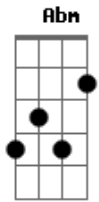

© ukulele-chords.com