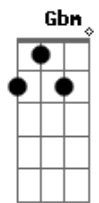

© ukulele-chords.com