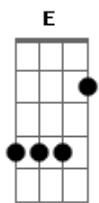

© ukulele-chords.com