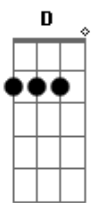

^A I'd take one in the temple
^{Bm} ^E I'd take one for you

^A I'd take one in the temple (temple)
^{Bm} ^E I'd take one for you

Matt:

Solo Final:

Final: A F D

Acordes

© ukulele-chords.com

© ukulele-chords.com