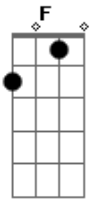

© ukulele-chords.com