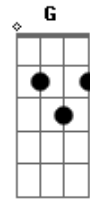

© ukulele-chords.com