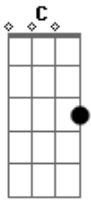

Kings Of Leon - Talihina Sky

Tom: C

^{Ab} Weeds blow tall on a broken train track ^F

^{Ab} Ruth B' draws were fixin' to get high ^F

^{Ab} Maybe we'll hit the bluffs and find ourselves the same old rum ^F

^G But everybody says this place is beautiful

^A And you'd be so crazy to say goodbye

^G But everything's the same this town is pitiful

^A And I'll be gettin' out as soon as I can fly ^G

^G Life goes by on a Talihina Sky ^F

^{Ab} The hopped up boys are looking for their trouble ^F

^{Ab} The knocked up girls, well they've all got their share ^F

^{Ab} Ruth seems out of her mind, swears she won't give in this time ^F

Acordes

© ukulele-chords.com