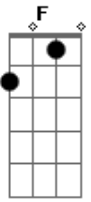

© ukulele-chords.com