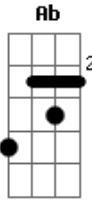

Kings Of Leon - Talihina Sky

Tom: C

^{Ab} Weeds blow tall on a broken train track ^F

^{Ab} Ruth B' draws were fixin' to get high ^F

^{Ab} Maybe we'll hit the bluffs and find ourselves the same old rum ^F

^G But everybody says this place is beautiful

^A And you'd be so crazy to say goodbye

^G But everything's the same this town is pitiful

^A And I'll be gettin' out as soon as I can fly ^G

^G Life goes by on a Talihina Sky ^F

^{Ab} The hopped up boys are looking for their trouble ^F

^{Ab} The knocked up girls, well they've all got their share ^F

^{Ab} Ruth seems out of her mind, swears she won't give in this time ^F

Acordes

© ukulele-chords.com

© ukulele-chords.com

© ukulele-chords.com