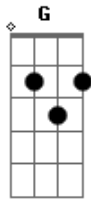

Kings Of Leon - Talihina Sky

Tom: C

^{Ab} Weeds blow tall on a broken train track ^F

^{Ab} Ruth B' draws were fixin' to get high ^F

^{Ab} Maybe we'll hit the bluffs and find ourselves the same old rum ^F

^G But everybody says this place is beautiful

^A And you'd be so crazy to say goodbye

^G But everything's the same this town is pitiful

^A And I'll be gettin' out as soon as I can fly ^G

^G Life goes by on a Talihina Sky ^F

^{Ab} The hopped up boys are looking for their trouble ^F

^{Ab} The knocked up girls, well they've all got their share ^F

^{Ab} Ruth seems out of her mind, swears she won't give in this time ^F

Acordes

© ukulele-chords.com

© ukulele-chords.com

© ukulele-chords.com