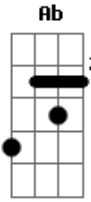

Kings Of Leon - Talihina Sky

Tom: C

^{Ab} Weeds blow tall on a broken train track ^F

^{Ab} Ruth B' draws were fixin' to get high ^F

^{Ab} Maybe we'll hit the bluffs and find ourselves the same old rum ^F

^G But everybody says this place is beautiful

^A And you'd be so crazy to say goodbye

^G But everything's the same this town is pitiful

^A And I'll be gettin' out as soon as I can fly ^G

^G Life goes by on a Talihina Sky ^F

^{Ab} The hopped up boys are looking for their trouble ^F

^{Ab} The knocked up girls, well they've all got their share ^F

^{Ab} Ruth seems out of her mind, swears she won't give in this time ^F

Acordes

© ukulele-chords.com

© ukulele-chords.com

© ukulele-chords.com

© ukulele-chords.com

© ukulele-chords.com