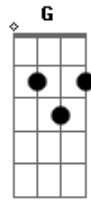

© ukulele-chords.com