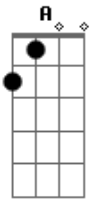

© ukulele-chords.com