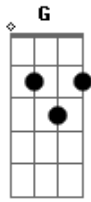

© ukulele-chords.com