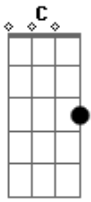

Kings Of Leon - Talihina Sky

Tom: C

^{Ab} Weeds blow tall on a broken train track ^F

^{Ab} Ruth B' draws were fixin' to get high ^F

^{Ab} Maybe we'll hit the bluffs and find ourselves the same old rum ^F

^G But everybody says this place is beautiful

^A And you'd be so crazy to say goodbye

^G But everything's the same this town is pitiful

^A And I'll be gettin' out as soon as I can fly ^G

^G Life goes by on a Talihina Sky ^F

^{Ab} The hopped up boys are looking for their trouble ^F

^{Ab} The knocked up girls, well they've all got their share ^F

^{Ab} Ruth seems out of her mind, swears she won't give in this time ^F

Acordes

© ukulele-chords.com

© ukulele-chords.com

© ukulele-chords.com