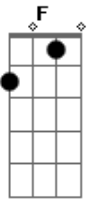

Kings Of Leon - Talihina Sky

Tom: C

^{Ab} Weeds blow tall on a broken train track ^F

^{Ab} Ruth B' draws were fixin' to get high ^F

^{Ab} Maybe we'll hit the bluffs and find ourselves the same old rum ^F

^G But everybody says this place is beautiful

^A And you'd be so crazy to say goodbye

^G But everything's the same this town is pitiful

^A And I'll be gettin' out as soon as I can fly ^G

^G Life goes by on a Talihina Sky ^F

^{Ab} The hopped up boys are looking for their trouble ^F

^{Ab} The knocked up girls, well they've all got their share ^F

^{Ab} Ruth seems out of her mind, swears she won't give in this time ^F

Acordes

© ukulele-chords.com

© ukulele-chords.com

© ukulele-chords.com