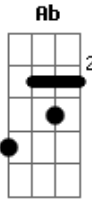

© ukulele-chords.com