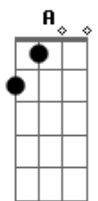

[Primeira Parte]

G
Another modern innovation
Em
This time, I mean it
G
A hazard of the occupation
Em
Desire when needed
G
Set it down?before?you break it
Em
This house ain't for children
G
Doing jumpin' jacks?in the basement
Em C2 D2 Em
These arms are reaching out

[Pré-Refrão]

C2 D2 Em
Hyperventilation
C2 D2 Em
If I could be so bold
C2 D2 Em
All the time

[Refrão]

G
The weight of the feather
Em
You fall like a leaf
C2
Is this a middle-of-the-night call?
D2
A revelation on a split screen?
Em
To see all the color
G
Run from your eyes
C2
Is this a middle-of-a-life thought?
D2 G Em
A revelation on a split screen?

[Segunda Parte]

G
I discern some reservation
Em
Disdain to put the boys in
G

At the face of obligation
Em
The pain is in the poison
G
Unprescribed medication
Em
Big plan, let's cancel
G
I'm a fan of your extensions
Em C2 D2 Em
Your hair is like a puzzle

[Pré-Refrão]

C2 D2 Em
Hyperventilation
C2 D2 Em
If I could be so bold
C2 D2 Em
All the time

[Refrão]

G
The weight of the feather
Em
You fall like a leaf
C2
Is this a middle-of-the-night call?
D2
A revelation on a split screen?
Em
To see all the color
G
Run from your eyes
C2
Is this a middle-of-a-life thought?
D2 G Em G Em
A revelation on a split screen?

[Final]

G
Out in the shadows
Em
The fields are moving
G
You pack up your head case
Em
And move the needle
G
Out in the shadows
Em
The fields are moving
G
You pack up your head case
Em G
And move the needle round
Em G
Move the needle round
Em G
Move the needle round

Acordes

© ukulele-chords.com