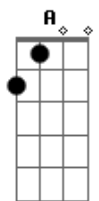

[Primeira Parte]

G
Another modern innovation
Em
This time, I mean it
G
A hazard of the occupation
Em
Desire when needed
G
Set it down?before?you break it
Em
This house ain't for children
G
Doing jumpin' jacks?in the basement
Em C2 D2 Em
These arms are reaching out

[Pré-Refrão]

C2 D2 Em
Hyperventilation
C2 D2 Em
If I could be so bold
C2 D2 Em
All the time

[Refrão]

G
The weight of the feather
Em
You fall like a leaf
C2
Is this a middle-of-the-night call?
D2
A revelation on a split screen?
Em
To see all the color
G
Run from your eyes
C2
Is this a middle-of-a-life thought?
D2 G Em
A revelation on a split screen?

[Segunda Parte]

G
I discern some reservation
Em
Disdain to put the boys in
G

At the face of obligation
Em
The pain is in the poison
G
Unprescribed medication
Em
Big plan, let's cancel
G
I'm a fan of your extensions
Em C2 D2 Em
Your hair is like a puzzle

[Pré-Refrão]

C2 D2 Em
Hyperventilation
C2 D2 Em
If I could be so bold
C2 D2 Em
All the time

[Refrão]

G
The weight of the feather
Em
You fall like a leaf
C2
Is this a middle-of-the-night call?
D2
A revelation on a split screen?
Em
To see all the color
G
Run from your eyes
C2
Is this a middle-of-a-life thought?
D2 G Em G Em
A revelation on a split screen?

[Final]

G
Out in the shadows
Em
The fields are moving
G
You pack up your head case
Em
And move the needle
G
Out in the shadows
Em
The fields are moving
G
You pack up your head case
Em G
And move the needle round
Em G
Move the needle round
Em G
Move the needle round

Acordes

© ukulele-chords.com