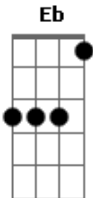

© ukulele-chords.com