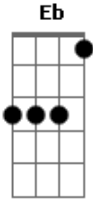

© ukulele-chords.com