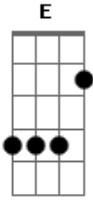

"...so.....soft." G

"...I'd pop myself in your body," "...I'd come
 into your party but" C D7

"...I'm soft." G

- [MATTHEW]

"...I'm passed out in your garden," "...I'm in I
 can't get off," C D7

"...so.....soft." E F G F E D C B

"...I'd pop myself in your body," "...I'd come
 into your party but" C D7

"...I'm soft." E F G F E D C B

[LINK] - [CALEB]

A7sus C C C C Am7 A7sus Am7

- [MATTHEW]

[VERSE 2] - [CALEB]

A7sus C C C C Am7 A7sus Am7

"...I'd pop myself in your body," "...I'd come
 into your party but" C D7

"...but.....I'm so-o-oft." E F G
 F E D C B

[MIDDLE 8] - [CALEB] (Note: the chord stabs are played on the
 "off" beats.)

1 & 2 & 3 & 4 & | 1 & 2 & 3 & 4 & | 1 & 2 & 3
 & 4 & | 1 & 2 & 3 & 4 & |

C C Am7 Am7 A C E Ab
 A7sus C Am7 Am7 A C E Ab

- [MATTHEW] (Note: the chord stabs are played on the "off" beats.) E G Eb D Db C F G Gb F

Acordes

© ukulele-chords.com

© ukulele-chords.com

© ukulele-chords.com