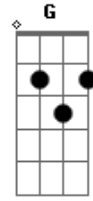

© ukulele-chords.com