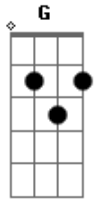

Kings Of Leon - Rock City

Tom: **D**

(**D** **B** **A** **G**)

Acordes

© ukulele-chords.com

© ukulele-chords.com

© ukulele-chords.com

© ukulele-chords.com