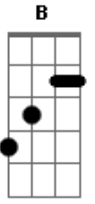

Kings Of Leon - Rock City

Tom: **D**

(**D** **B** **A** **G**)

Acordes

© ukulele-chords.com

© ukulele-chords.com

© ukulele-chords.com

© ukulele-chords.com