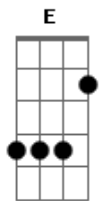

Acordes

© ukulele-chords.com