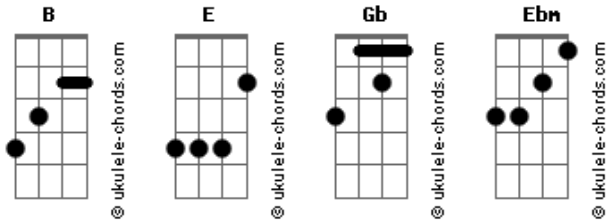

Kings Of Leon - Mary

Tom: B

(intro) B B E Gb
(haa...haa...haa...haa)

B
Mary, if you wanna
E Gb
I'll wait my ride

B
I'll be on the corner
E Gb
Just passing time

Ebm B
No I won't, never once, make you cry
Ebm Gb
Just to kiss, oh and I'll miss your goodbye
(Ha, ha, ha, ha, ha, ha)

B B E Gb
(haa...haa...haa...haa)

B

Acordes

We'll go to the disco,

E Gb

We'll be desired

B

Oh, and we'll dance like good friends

E Gb

It's sheer delight

Ebm

No I won't, never once, make you cry

B

Ebm

But to kiss, how I'll miss your goodbye

Gb

B

B

E

Gb

(haa...haa...haa...haa) (3x)