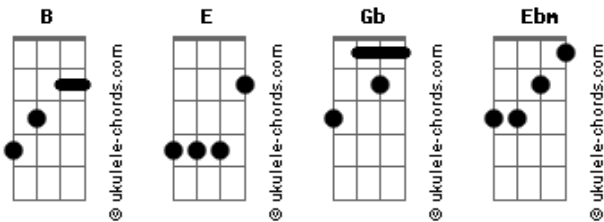

Kings Of Leon - Mary

Tom: B

(intro) B B E Gb
(haa...haa...haa...haa)

B
Mary, if you wanna
E Gb
I'll wait my ride

B
I'll be on the corner
E Gb
Just passing time

Ebm B
No I won't, never once, make you cry
Ebm Gb
Just to kiss, oh and I'll miss your goodbye
(Ha, ha, ha, ha, ha, ha)

B B E Gb
(haa...haa...haa...haa)

B

Acordes

We'll go to the disco,

E Gb
We'll be desired

B
Oh, and we'll dance like good friends
E Gb
It's sheer delight

Ebm B
No I won't, never once, make you cry
Ebm Gb
But to kiss, how I'll miss your goodbye

(solo 2x) B B E Gb

Ebm B
Oh I won't, never once, make you cry
Ebm Gb
Just to kiss, oh and I'll miss your goodbye
(Ha, ha, ha, ha, ha, ha)

B B E Gb
(haa...haa...haa...haa) (3x)