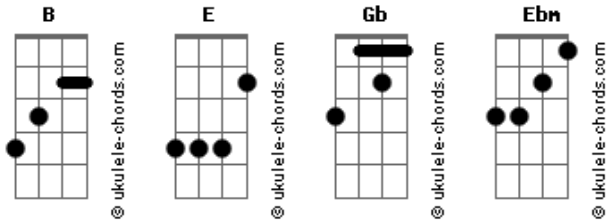

Kings Of Leon - Mary

Tom: B

(intro) B B E Gb
(haa...haa...haa...haa)

B
Mary, if you wanna
E Gb
I'll wait my ride

B
I'll be on the corner
E Gb
Just passing time

Ebm B
No I won't, never once, make you cry
Ebm Gb
Just to kiss, oh and I'll miss your goodbye
(Ha, ha, ha, ha, ha, ha)

B B E Gb
(haa...haa...haa...haa)

B

Acordes

We'll go to the disco,

E Gb
We'll be desired

B
Oh, and we'll dance like good friends
E Gb
It's sheer delight

Ebm B
No I won't, never once, make you cry
Ebm Gb
But to kiss, how I'll miss your goodbye

(solo 2x) B B E Gb

Ebm B
Oh I won't, never once, make you cry
Ebm Gb
Just to kiss, oh and I'll miss your goodbye
(Ha, ha, ha, ha, ha, ha)

B B E Gb
(haa...haa...haa...haa) (3x)