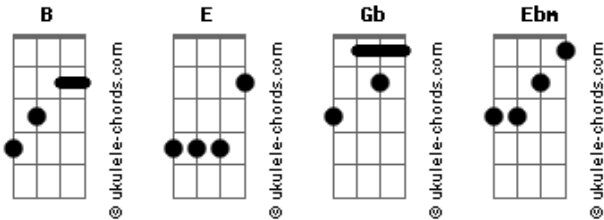

Kings Of Leon - Mary

Tom: B

(intro) B B E Gb
(haa...haa...haa...haa)

B
Mary, if you wanna
E Gb
I'll wait my ride

B
I'll be on the corner
E Gb
Just passing time

Ebm B
No I won't, never once, make you cry
Ebm Gb
Just to kiss, oh and I'll miss your goodbye
(Ha, ha, ha, ha, ha, ha)

B B E Gb
(haa...haa...haa...haa)

B

Acordes

We'll go to the disco,

E Gb
We'll be desired

B
Oh, and we'll dance like good friends
E Gb
It's sheer delight

Ebm B
No I won't, never once, make you cry
Ebm Gb
But to kiss, how I'll miss your goodbye

(solo 2x) B B E Gb

Ebm B
Oh I won't, never once, make you cry
Ebm Gb
Just to kiss, oh and I'll miss your goodbye
(Ha, ha, ha, ha, ha, ha)

B B E Gb
(haa...haa...haa...haa) (3x)