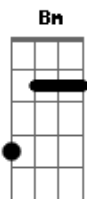

Kings Of Leon - Closer

Tom: D
Intro: 3x: Bm D A

Bm D
Stranded in this spooky town
A Bm
Stoplight is swaying and the phone lines are down
D
Snow is crackling cold
A Bm
She took my heart, I think she took my soul
D
With the moon I run
A Bm
Far from the carnage of the fiery sun
(D A Bm)
(D A)

Bm D
Driven by the strangle of vein
A Bm
Showing no mercy I'd do it again
D
Open up your eyes
A
You keep on crying
Bm
Baby I'll bleed you dry
D
Skies are blinking at me
A Bm D

I see a storm bubbling up from the sea
A Bm D
And it's coming closer
A Bm
And it's coming closer
(D A)
Bm D
You shimmy-shook my boat
A Bm
Leaving me stranded all in love on my own
D
Do you think of me
A
Where am I now
Bm
Baby where do I sleep
D
Feels so good but I'm old
A Bm D
2000 years of chasing taking its toll
A Bm D
And it's coming closer
A Bm D
And it's coming closer
A Bm D
And it's coming closer
A Bm D
And it's coming closer

Acordes

© ukulele-chords.com

© ukulele-chords.com

© ukulele-chords.com