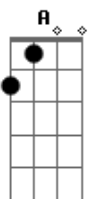

© ukulele-chords.com