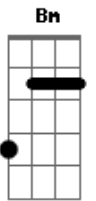

© ukulele-chords.com