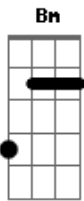

Kings Of Leon - Closer

Tom: D
Intro: 3x: Bm D A

Bm D
Stranded in this spooky town
A Bm
Stoplight is swaying and the phone lines are down
D
Snow is crackling cold
A Bm
She took my heart, I think she took my soul
D
With the moon I run
A Bm
Far from the carnage of the fiery sun
(D A Bm)
(D A)

Bm D
Driven by the strangle of vein
A Bm
Showing no mercy I'd do it again
D
Open up your eyes
A
You keep on crying
Bm
Baby I'll bleed you dry
D
Skies are blinking at me
A Bm D

I see a storm bubbling up from the sea
A Bm D
And it's coming closer
A Bm
And it's coming closer
(D A)
Bm D
You shimmy-shook my boat
A Bm
Leaving me stranded all in love on my own
D
Do you think of me
A
Where am I now
Bm
Baby where do I sleep
D
Feels so good but I'm old
A Bm D
2000 years of chasing taking its toll
A Bm D
And it's coming closer
A Bm D
And it's coming closer
A Bm D
And it's coming closer
A Bm D
And it's coming closer

Acordes

© ukulele-chords.com

© ukulele-chords.com

© ukulele-chords.com