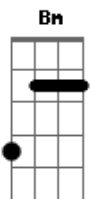

© ukulele-chords.com

© ukulele-chords.com